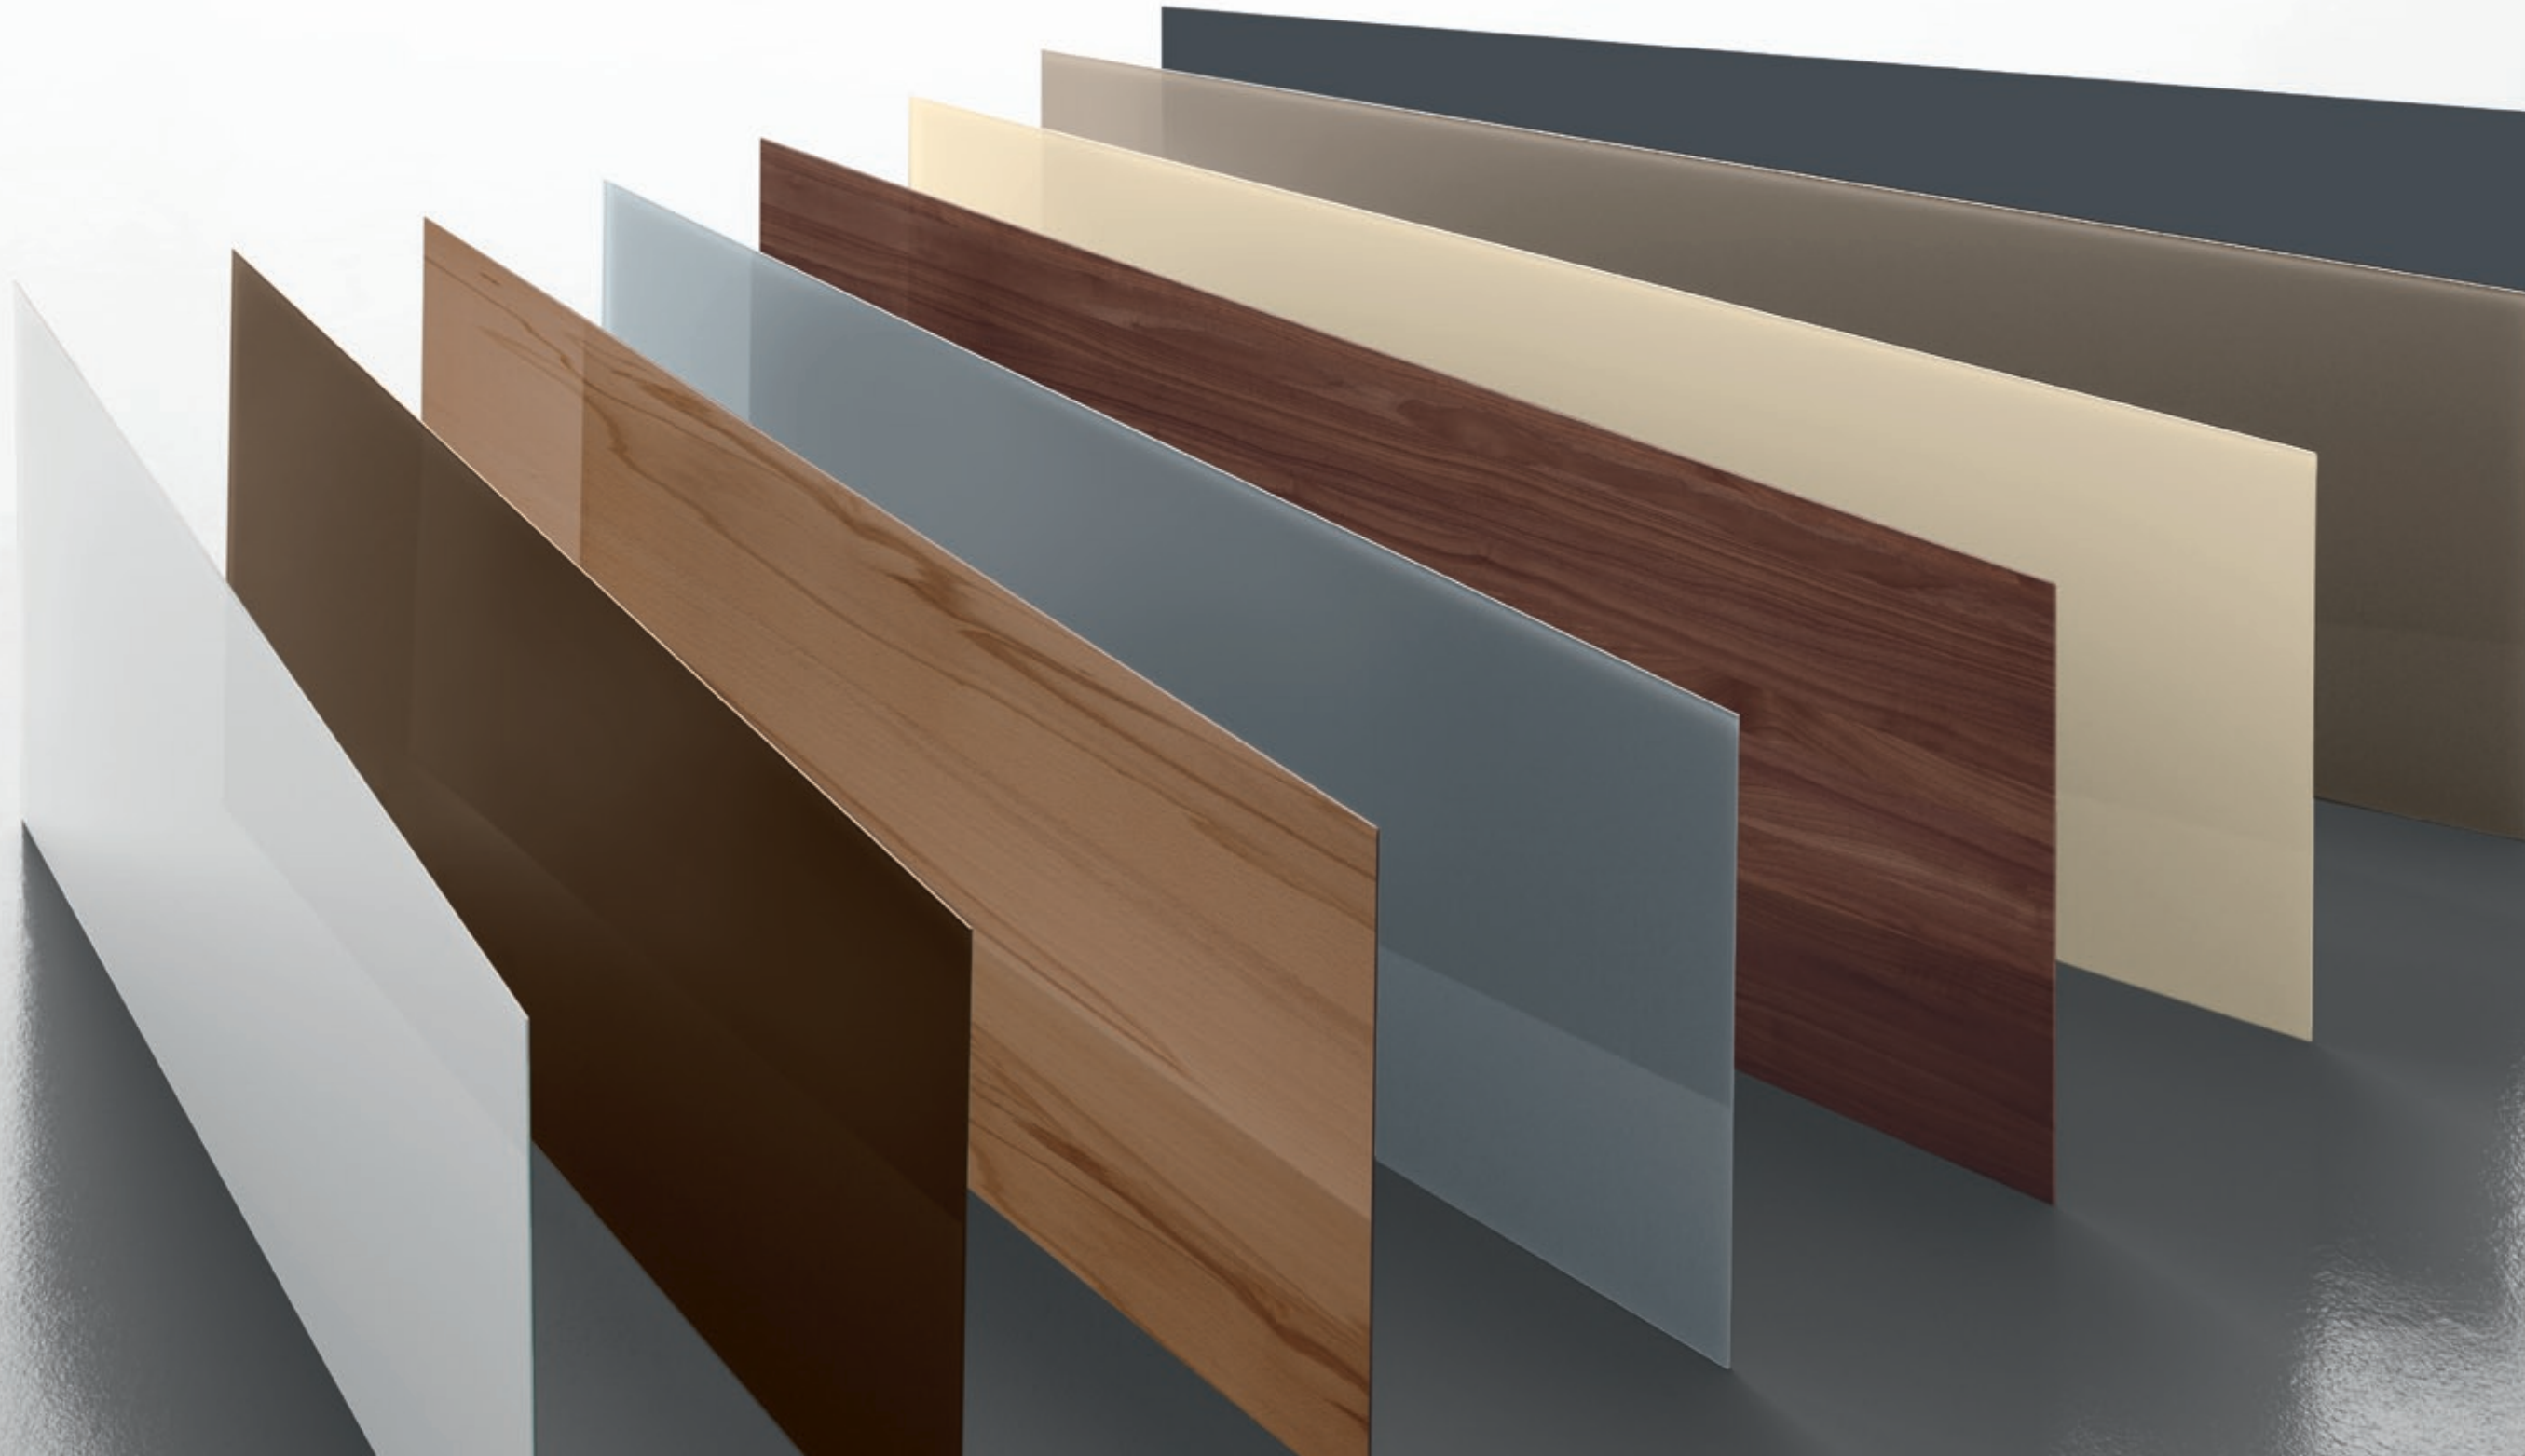

- WHITE
- MOCHA
- BEECH
- TITANIUM
- WALNUT
- MAGNOLIA
- TRUFFLE
- ANTHRACITE

A light, floating overall feeling of classical modernity is created by clear lines and reflections of light. The wide range of surfaces and carcass permutations adapt individually to a variety of furnishing styles.