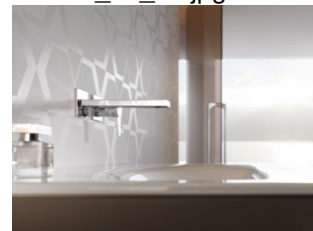

Edition_11_04.jpg