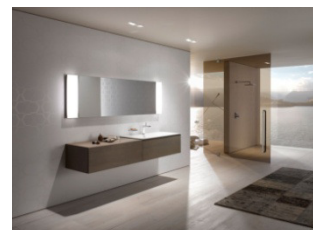

Edition_11_03.jpg