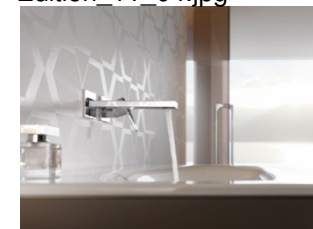

Edition_11_05.jpg