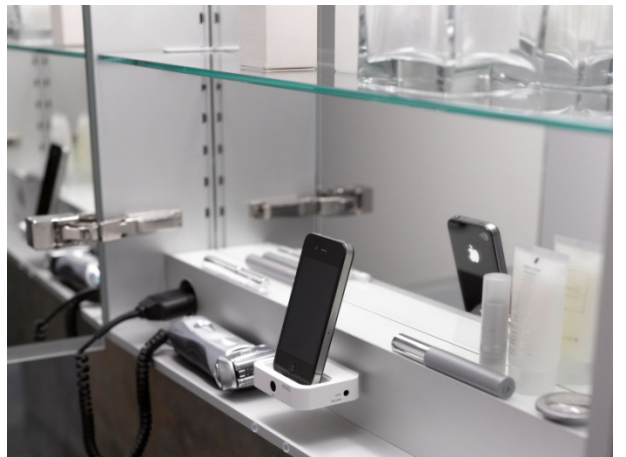

Edition_11_20.jpg