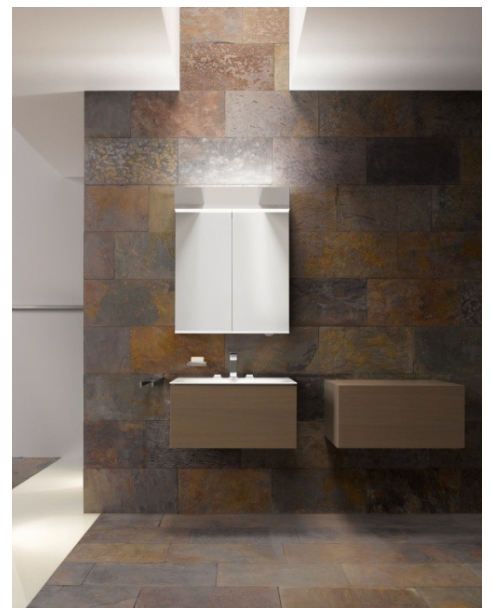

Edition_11_16.jpg