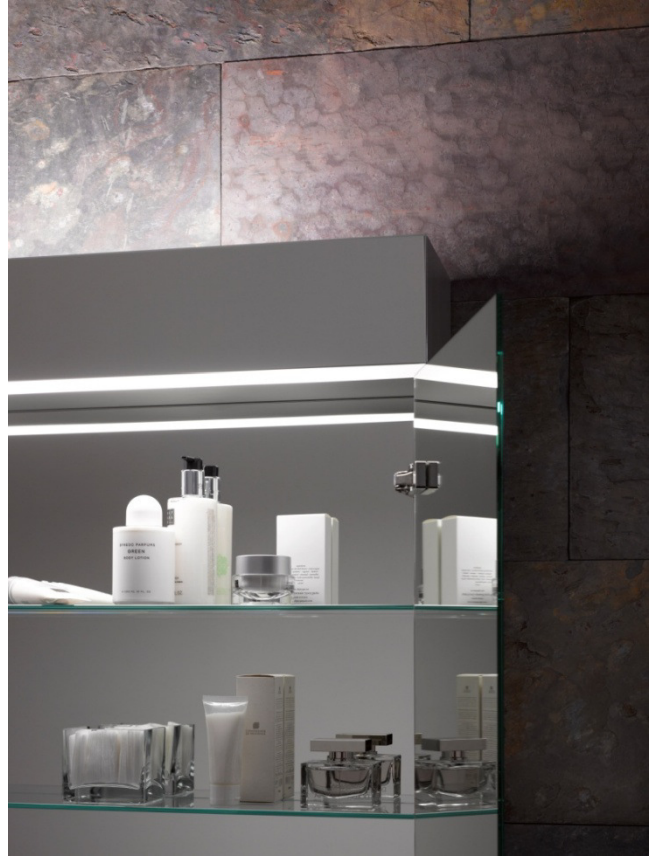

Edition_11_18.jpg