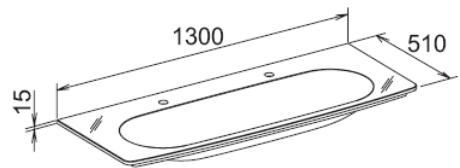

ELEGANCE 2010

New Products

Glass wash-basin

- 2 single tap holes
- Combine with Elegance singel lever mixer
- Bottom side with white finish
- Glass width 15mm (heat strengthened glass)
- Extremely hard surface
- Non-sensitive to regular cosmetics and cleaners
- Complete with CLOU drain and overflow system

No.	Article	PG	€
31671	Glaswaschtisch für 1- Loch-Armaturen geeignet Außenmaß: 1300 x 130 x 510mm 900002		

Mineral cast wash basin

- 2 single tap holes
- Use with Elegance mixer
- Combine with Elegance singel lever mixer
- Complete with CLOU drain and overflow system