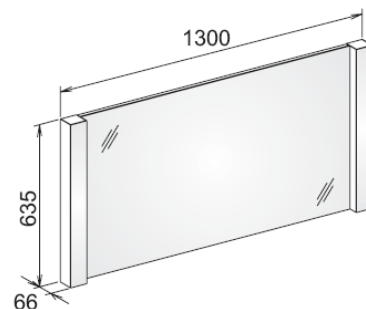

### Mirror cabinet

- Width 1300mm
- In combination with double vanity
- Ideal mirror sizes and compartment segmentation for two people:  
Mirrors on the left and on the right each are 475 wide, the middle compartment is 350mm.  
Small compartment left, a big compartment on the right with additional outlets, drawers and a radio

No.	Article	PG	€
21605	<p><b>Mirror Cabinet</b> 3 hinged double sided crystal mirrored doors, dust seal, exterior sides mirrored, back wall mirrored, fluorescence lights (6 x 20 Watt)</p> <p><u>Interior fittings:</u> 1 on-off switch, outside 2 outlets, inside 6 adjustable glass shelves</p> <p>Exterior measurements: 1300 x 670 x 169mm</p> <p><b>171301</b></p>		
21605	<p><b>Mirror cabinet</b> see above, 2 additional drawers inside <b>171302</b></p>		
21605	<p><b>Mirror cabinet</b> see above, with additional radio <b>176301</b></p>		
21605	<p><b>Mirror cabinet</b> see above, with additional drawers inside and radio <b>176302</b></p>		

### Light mirror

- Width 1300mm
- In combination with double vanity
- 2 florescence light tubes
- Two light modes: mirror light or room light

No.	Article	PG	€
11696	<b>Light Mirrors</b> horizontal illumination, mirrored front panel, concealed switch (2 x 28 Watt T5) Exterior measurements: 1300 x 705 x 66mm  <b>013000 lamp white/ white</b> <b>013001 lamp red/ white</b>		

### Light mirror

- Width 1300mm
- In combination with double vanity
- 4 florescence light tubes
- Two light modes: mirror light or room light

No.	Article	PG	€
11698	<b>Light Mirrors</b> vertical illumination with mirrored front cover, mirrored front panel, concealed switch, florescence light tubes (4 x 14 Watt T5) Exterior measurements: 1300 x 635 x 66mm  <b>013000 lamp white/ white</b> <b>013001 lamp red/ white</b>		