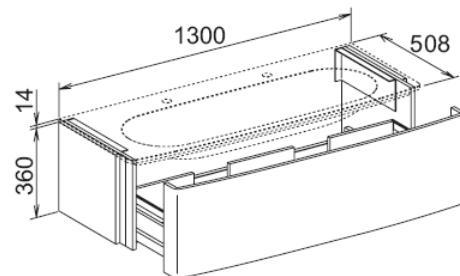

No.	Article	PG	€
31671	<b>Glaswaschtisch</b> für 1- Loch-Armaturen geeignet Außenmaß: 1300 x 130 x 510mm  <b>900002</b>		

### Mineral cast wash basin

- 2 single tap holes
- Use with Elegance mixer
- Combine with Elegance singel lever mixer
- Complete with CLOU drain and overflow system

No.	Article	PG	€
31671	<b>Mineral cast wash basin</b> 2 single tap holes Exterior measurements: 1300 x 137 x 510mm  <b>310002</b>		

### Vanity unit

- Front curved and adjustable
- Pull out drawer with a lot of storage space
- Very sturdy drawer
- In combination with space saving siphon (siphon and pipe are included)
- Lowered handle strip on left and right

No.	Article	PG	€
<b>31680</b>	<b>Vanity unit</b> Fits with mineral wash-basin and glass basin. Front pull out drawer with closure cushioning Exterior measurements: 1300 x 360 x 508mm		
	<u>body/ front</u>		
<b>363600</b>	white high-gloss / white high-gloss		
<b>362900</b>	white high-gloss / maple glazed veneer		
<b>362400</b>	white high-gloss / ebano veneer		
<b>368200</b>	white high-gloss / makassar veneer high-gloss		
<b>369100</b>	white high-gloss / olive veneer		
<b>366800</b>	white high-gloss / walnut veneer		
<b>383800</b>	white / white		
<b>383900</b>	white / anthrazit		
<b>384000</b>	white / sahara		
<b>382900</b>	white / maple glazed veneer		
<b>382400</b>	white / ebano veneer		
<b>389100</b>	white / olive veneer		
<b>386800</b>	white / walnut veneer		
<b>393800</b>	anthrazit / white		
<b>393900</b>	anthrazit / anthrazit		
<b>392900</b>	anthrazit / maple glazed veneer		
<b>392400</b>	anthrazit / ebano veneer		
<b>399100</b>	anthrazit / olive veneer		
<b>396800</b>	anthrazit / walnut veneer		
<b>403800</b>	sahara / white		
<b>404000</b>	sahara / sahara		
<b>402900</b>	sahara / maple glazed veneer		
<b>402400</b>	sahara / ebano veneer		
<b>409100</b>	sahara / olive veneer		
<b>406800</b>	sahara / walnut veneer		