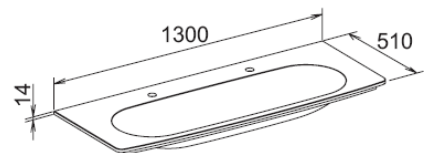

### Light mirror

- Width 1300mm
- In combination with double vanity
- 4 florescence light tubes
- Two light modes: mirror light or room light

No.	Article	PG	€
11698	<b>Light Mirrors</b> vertical illumination with mirrored front cover, mirrored front panel, concealed switch, florescence light tubes (4 x 14 Watt T5) Exterior measurements: 1300 x 635 x 66mm  <b>013000 lamp white/ white</b> <b>013001 lamp red/ white</b>		

### Glass wash-basin

- 2 single tap holes
- Combine with Elegance singel lever mixer
- Bottom side with white finish
- Glass width 15mm (heat strengthened glass)
- Extremely hard surface
- Non-sensitive to regular cosmetics and cleaners
- Complete with CLOU drain and overflow system

No.	Article	PG	€
31671	<b>Glaswaschtisch</b> für 1- Loch-Armaturen geeignet Außenmaß: 1300 x 130 x 510mm  <b>900002</b>		

### Mineral cast wash basin

- 2 single tap holes
- Use with Elegance mixer
- Combine with Elegance singel lever mixer
- Complete with CLOU drain and overflow system

No.	Article	PG	€
31671	<b>Mineral cast wash basin</b> 2 single tap holes Exterior measurements: 1300 x 137 x 510mm  <b>310002</b>		