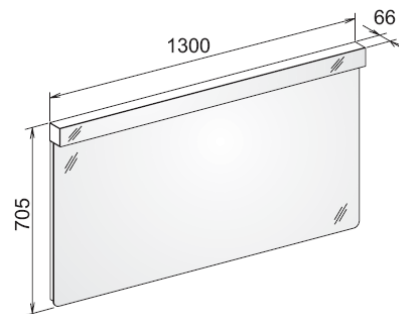

### Mirror cabinet

- Width 1300mm
- In combination with double vanity
- Ideal mirror sizes and compartment segmentation for two people:  
Mirrors on the left and on the right each are 475 wide, the middle compartment is 350mm.  
Small compartment left, a big compartment on the right with additional outlets, drawers and a radio

No.	Article	PG	€
21605	<p><b>Mirror Cabinet</b> 3 hinged double sided crystal mirrored doors, dust seal, exterior sides mirrored, back wall mirrored, fluorescence lights (6 x 20 Watt)</p> <p><u>Interior fittings:</u> 1 on-off switch, outside 2 outlets, inside 6 adjustable glass shelves</p> <p>Exterior measurements: 1300 x 670 x 169mm</p> <p><b>171301</b></p>		
21605	<p><b>Mirror cabinet</b> see above, 2 additional drawers inside <b>171302</b></p>		
21605	<p><b>Mirror cabinet</b> see above, with additional radio <b>176301</b></p>		
21605	<p><b>Mirror cabinet</b> see above, with additional drawers inside and radio <b>176302</b></p>		

### Light mirror

- Width 1300mm
- In combination with double vanity
- 2 florescence light tubes
- Two light modes: mirror light or room light

No.	Article	PG	€
11696	<b>Light Mirrors</b> horizontal illumination, mirrored front panel, concealed switch (2 x 28 Watt T5) Exterior measurements: 1300 x 705 x 66mm  <b>013000 lamp white/ white</b> <b>013001 lamp red/ white</b>		

### Light mirror

- Width 1300mm
- In combination with double vanity
- 4 florescence light tubes
- Two light modes: mirror light or room light

No.	Article	PG	€
11698	<b>Light Mirrors</b> vertical illumination with mirrored front cover, mirrored front panel, concealed switch, florescence light tubes (4 x 14 Watt T5) Exterior measurements: 1300 x 635 x 66mm  <b>013000 lamp white/ white</b> <b>013001 lamp red/ white</b>		