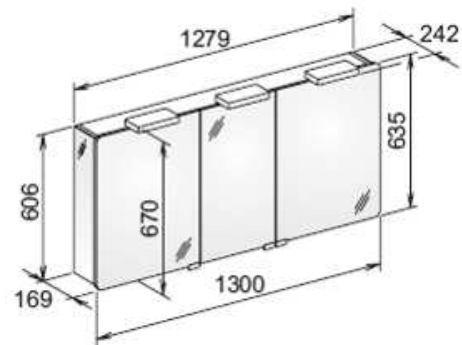

### Mirror cabinet

- Width 1300mm
- In combination with double vanity
- Ideal mirror sizes and compartment segmentation for two people:  
Mirrors on the left and on the right each are 475 wide, the middle compartment is 350mm.  
Small compartment left, a big compartment on the right with additional outlets, drawers and a radio

No.	Article	PG	€
21605	<p><b>Mirror Cabinet</b> 3 hinged double sided crystal mirrored doors, dust seal, exterior sides mirrored, back wall mirrored, fluorescence lights (6 x 20 Watt)</p> <p><u>Interior fittings:</u> 1 on-off switch, outside 2 outlets, inside 6 adjustable glass shelves</p> <p>Exterior measurements: 1300 x 670 x 169mm</p> <p><b>171301</b></p>		
21605	<p><b>Mirror cabinet</b> see above, 2 additional drawers inside <b>171302</b></p>		
21605	<p><b>Mirror cabinet</b> see above, with additional radio <b>176301</b></p>		
21605	<p><b>Mirror cabinet</b> see above, with additional drawers inside and radio <b>176302</b></p>		

### Light mirror

- Width 1300mm
- In combination with double vanity
- 2 florescence light tubes
- Two light modes: mirror light or room light

No.	Article	PG	€
11696	<b>Light Mirrors</b> horizontal illumination, mirrored front panel, concealed switch (2 x 28 Watt T5) Exterior measurements: 1300 x 705 x 66mm  <b>013000 lamp white/ white</b> <b>013001 lamp red/ white</b>		

### Light mirror

- Width 1300mm
- In combination with double vanity
- 4 florescence light tubes
- Two light modes: mirror light or room light

No.	Article	PG	€
11698	<b>Light Mirrors</b> vertical illumination with mirrored front cover, mirrored front panel, concealed switch, florescence light tubes (4 x 14 Watt T5) Exterior measurements: 1300 x 635 x 66mm  <b>013000 lamp white/ white</b> <b>013001 lamp red/ white</b>		