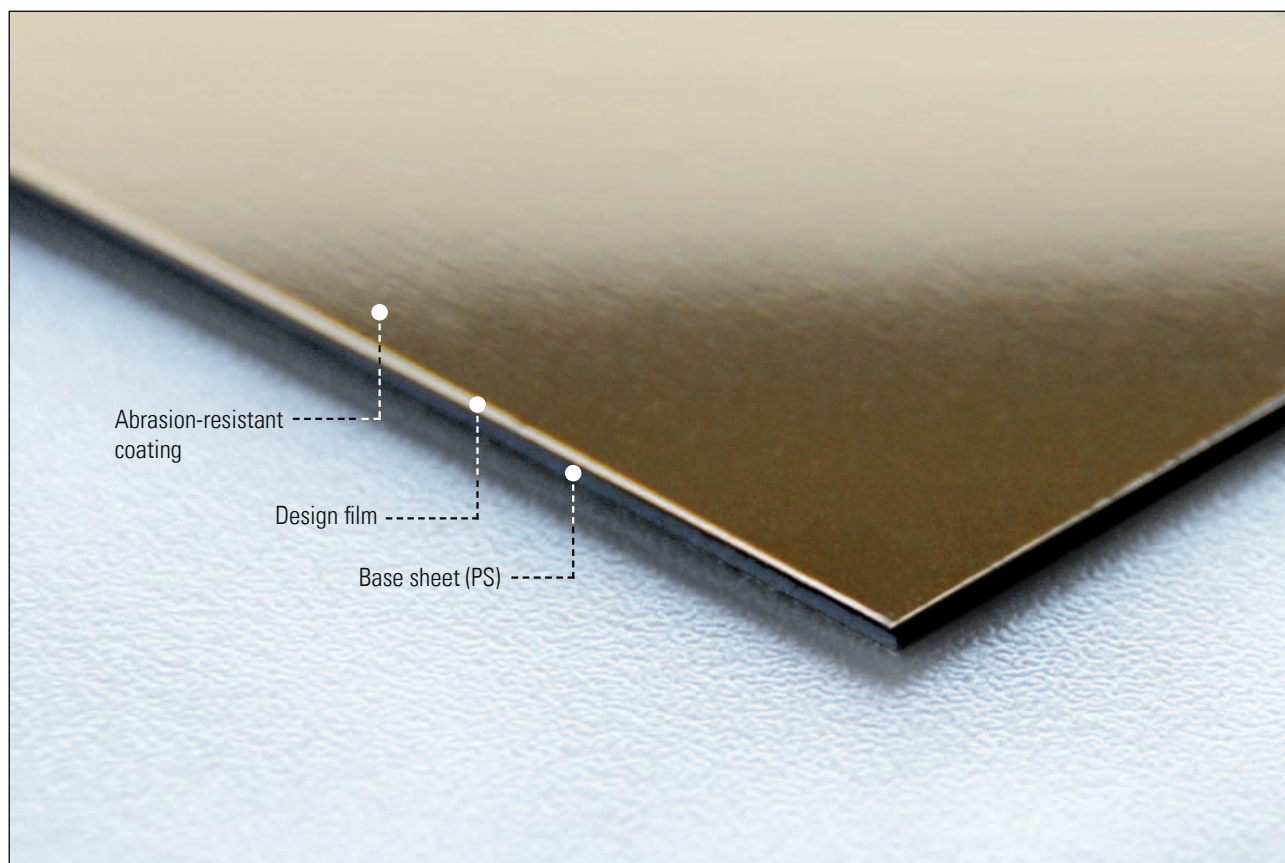

SIBU DESIGN's deco-line top seller has been supplemented with new, highly fashionable metallic colours, which are available right away in an abrasion-resistant version. These freshly developed decorative surfaces can withstand any cleaning attack and rough treatment, and therefore possess characteristics that open up new perspectives with regard to possible applications.

Our sales team will be pleased to provide you with information.

Structure as exemplified by **DM Gold AR**.

STRUCTURE

The abrasion-resistant deco-line programme differs from standard deco-line articles due to the employment of latest surface coatings.