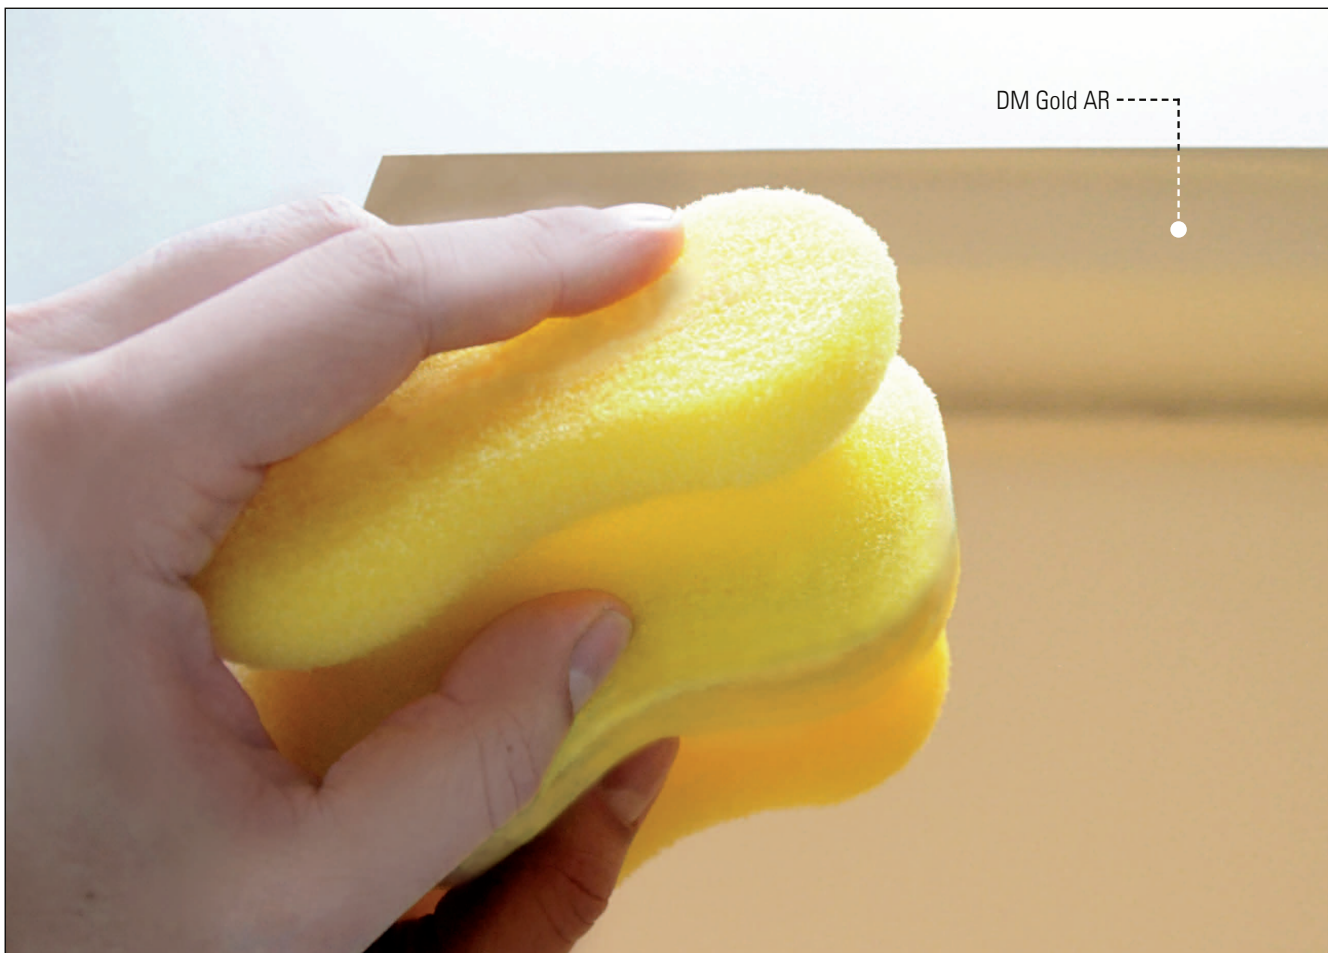

DM Gold AR

ABRASION- RESISTANT and more BRILLIANT

- new application possibilities
- easy surface cleaning
- dirt-repellent
- good chemical resistance
- no colour adhesion
- improved light fastness due to UV absorption
- suitable for PVA bonding