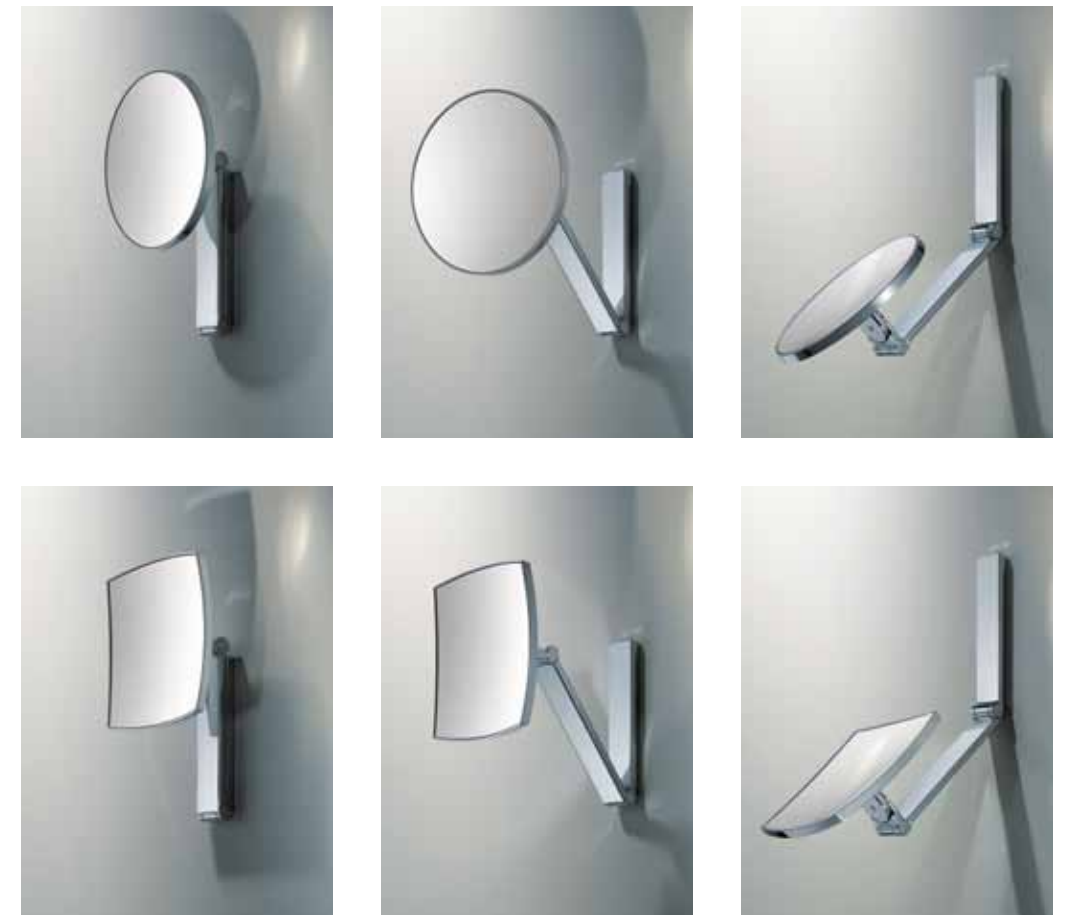

Designed by Tesseraux + Partner, the glare-free lighting technology with a magnification factor of five, is available in two versions: With one or two light colours. The light colour of both illuminated versions corresponds to the colour temperature of daylight, as also used in professional beauty salons. The optional second light colour in warm white provides flattering light – ideal for example, for ensuring your evening make-up is just perfect. What is absolutely unique is that the two light colours are infinitely variable. iLook_move always puts the viewer in the right light, according to individual preferences.

Whether with one light colour or an elegant glass control panel with touch sensors, the iLook_move is high-tech for beauty care and at the same time is also a perfectly shaped gem that gives off a sensual aura of elegance. The LED lamps are durable and power consumption is minimal. If a concealed installation is not possible in your bathroom, then a version with a wall plug transformer is available.

ERGONOMONIC AND FLEXIBLE

As a practical utensil for your daily beauty routine, KEUCO's cosmetic mirror iLook_move is particularly impressive thanks to its high quality mirror surface and the slim, elegant design – either round or rectangular. But also the innovative unusually refined and durable hinge technology leaves nothing to be desired. The adjustable arm means that iLook_move is extremely flexible. The mirror can be turned up or to the side and tilted for an ideal angle. The unique hinge system also makes it perfect for frequent use of the mobile arm such as in hotel bathrooms.