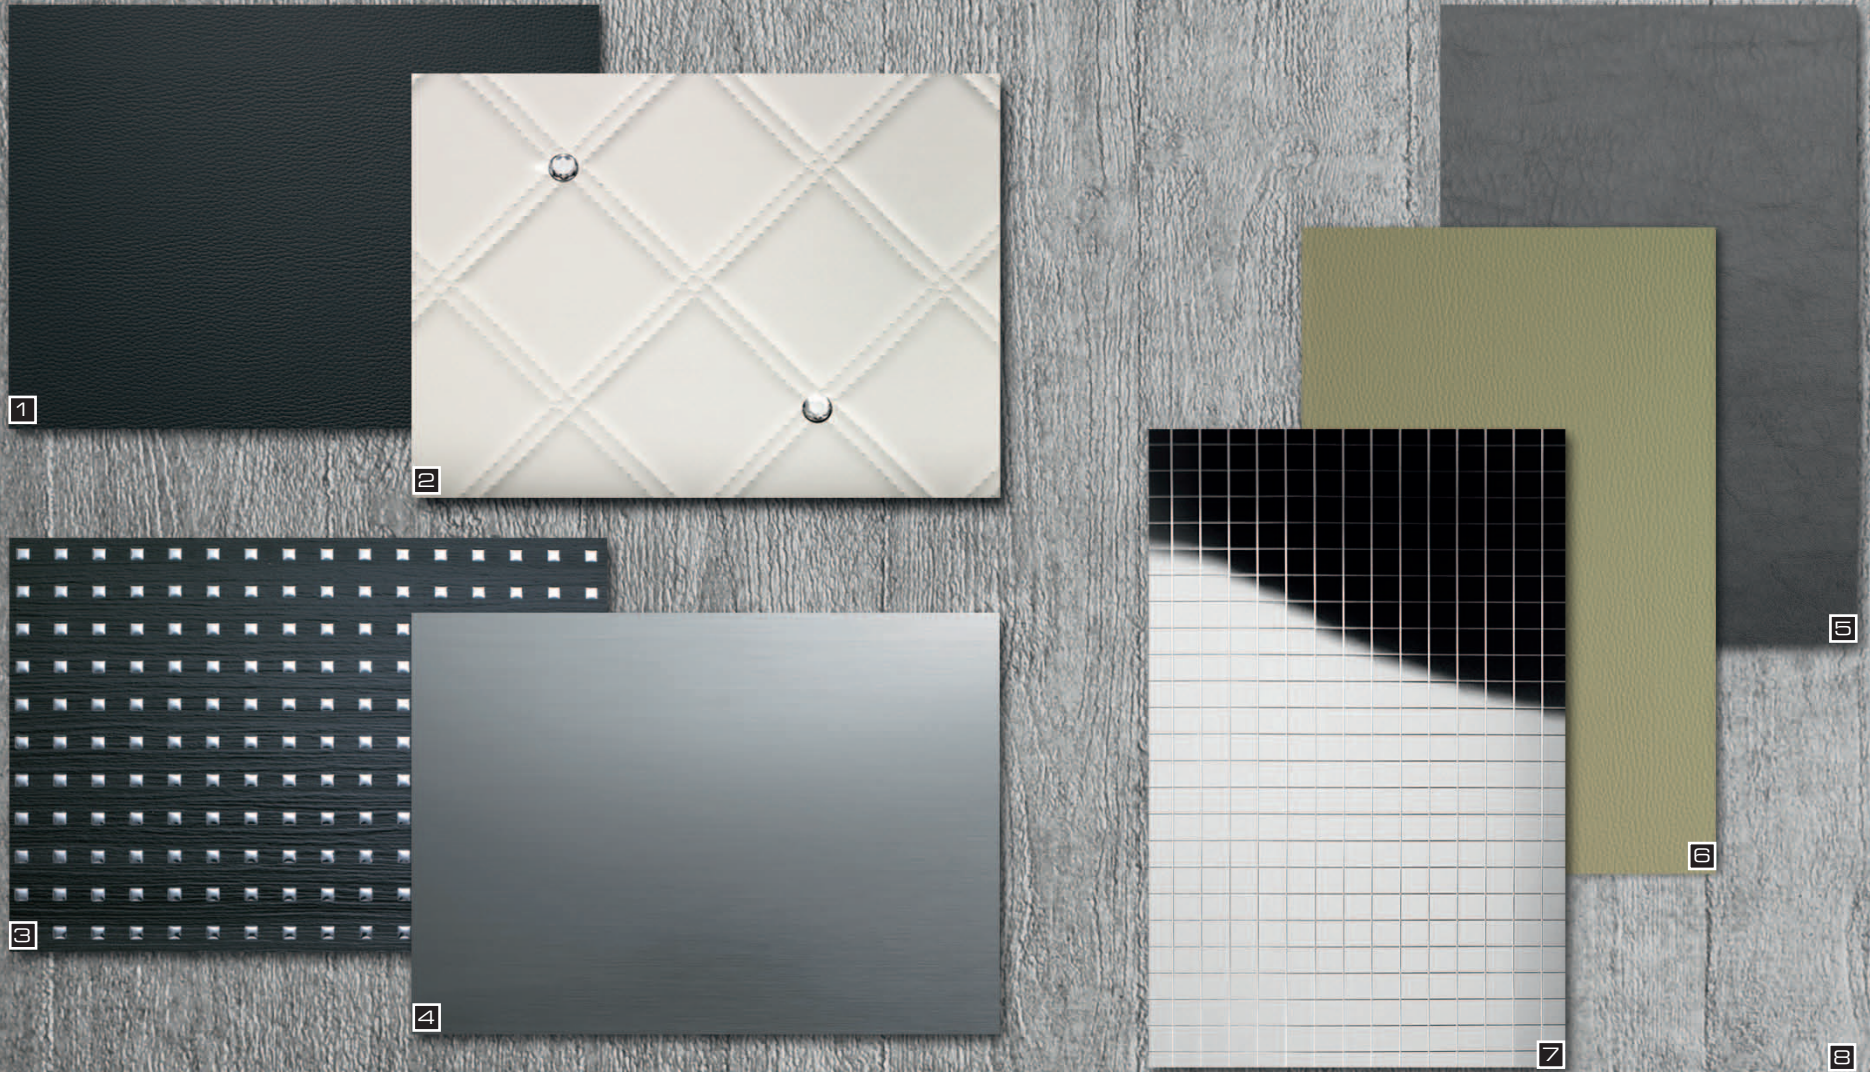

•-----MS Silver 10x10 flex. Classic

Photo: spacetekusa.com (USA)/ Product: MS Silver 10x10 flex. Classic

MultiStyle rocks.

SIBU
DESIGN

- 1. LL Black
- 2. CR CRISTAL ROMBO 85 Bianco/Silver
- 3. 3D Q 5-15-15 Black touch 1/Silver
- 4. DM Silver brushed

- 5. LL Stone Grey
- 6. LL Olive
- 7. MS Silver 10x10 flex. Classic
- 8. SL URBAN Grey