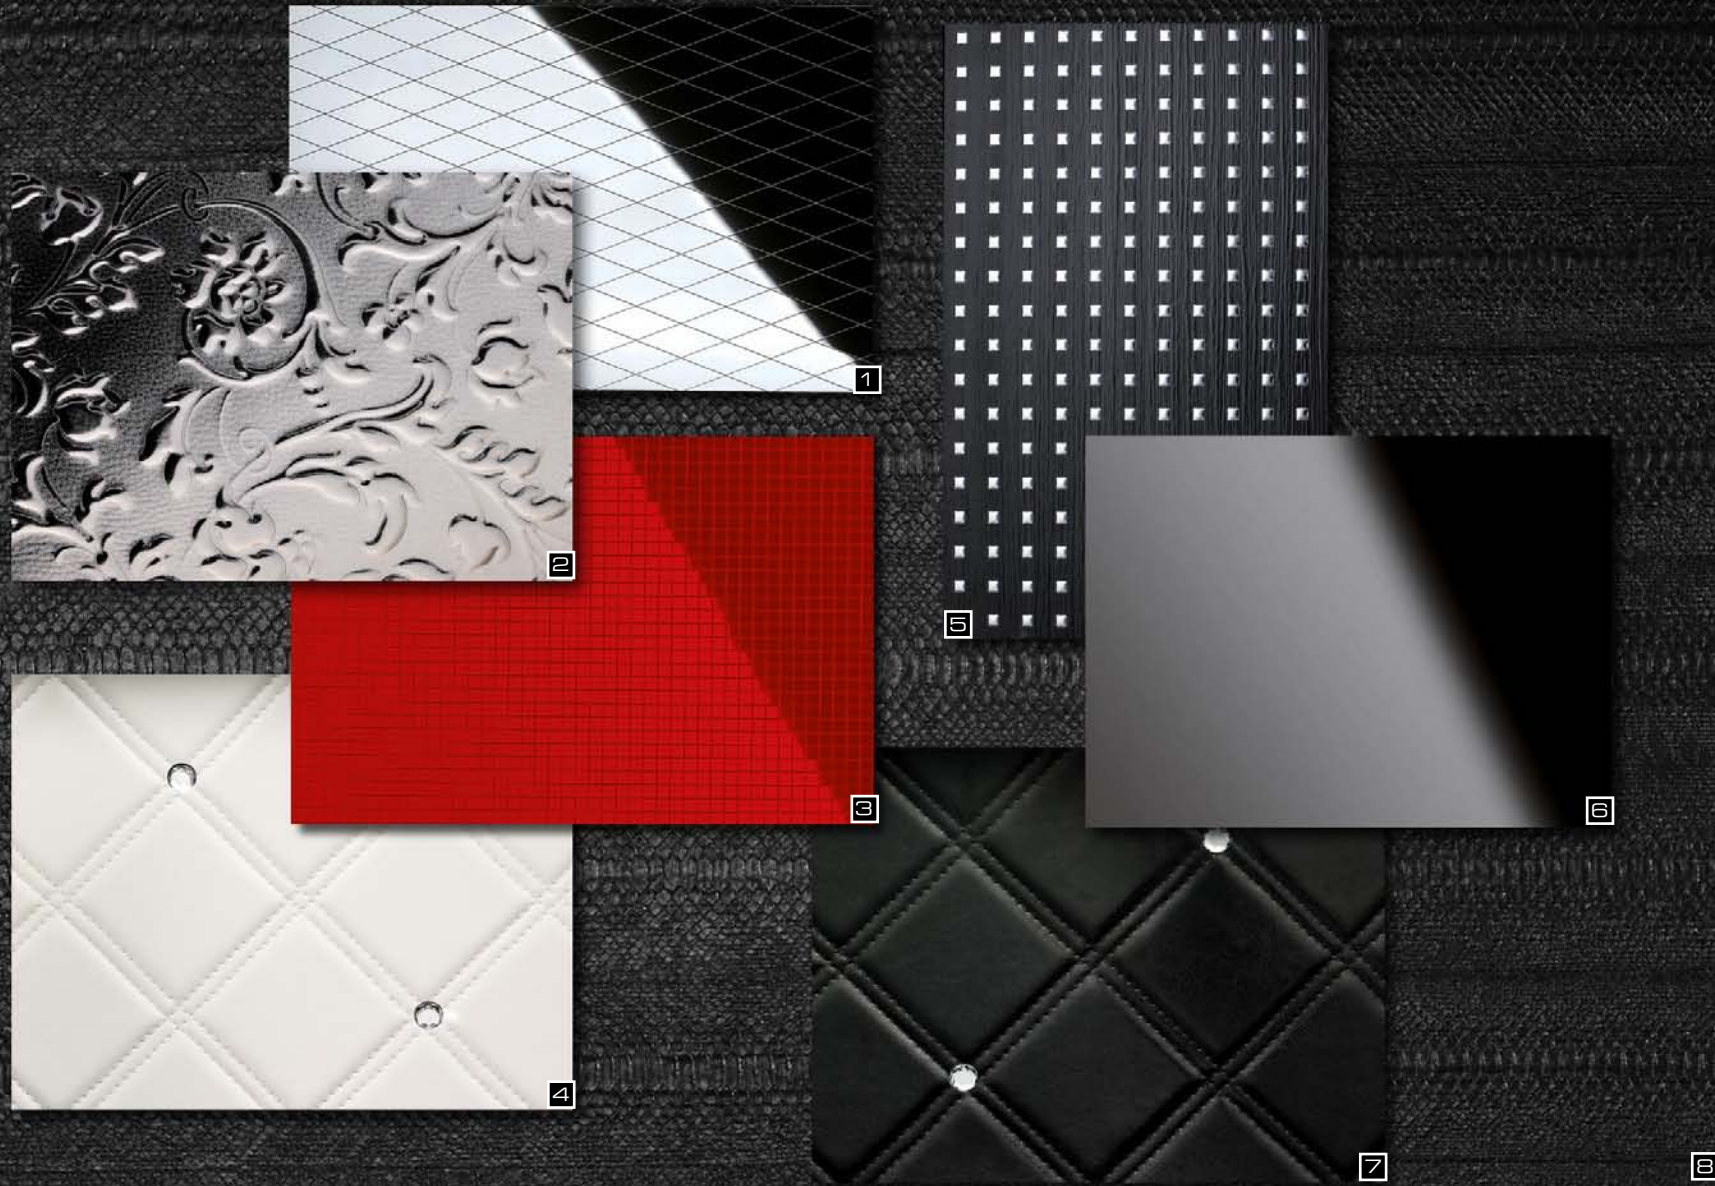

●-----DM Fashion Grey

Photo: Jobst (A) / Product: DM Fashion Grey

new year, new ambitions

SIBU
DESIGN

1. MSC DIAGONAL Silver 15x15 flex. Classic
2. LL FLORAL Platin
3. MS MAagic Red 5x5 flex. Classic
4. CR CRISTAL ROMBO 85 Bianca/Silver

5. 3D Q 5-15-15 Black touch 1/Silver
6. DM Fashion Grey
7. CR CRISTAL ROMBO 85 Nero/Silver
8. LL SNAKE Nero