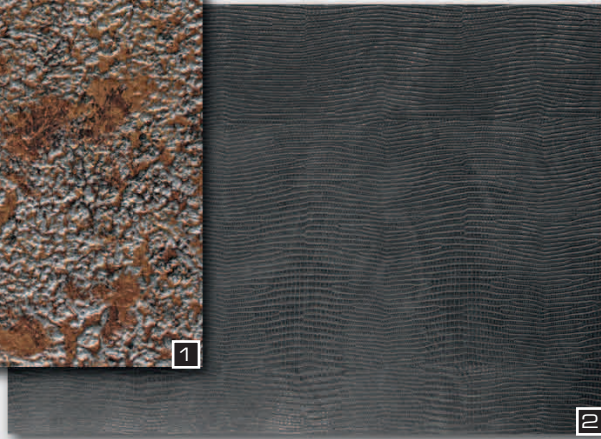

1

2

3

4

7

6

5

8

1. SL LAVA Copper
2. LL Leguan Nero
3. DM Silver brushed
4. SL DAKOTA Smoke

5. LL Stone Grey
6. DM Copper brushed
7. LL ALISE White/Silver
8. LL White