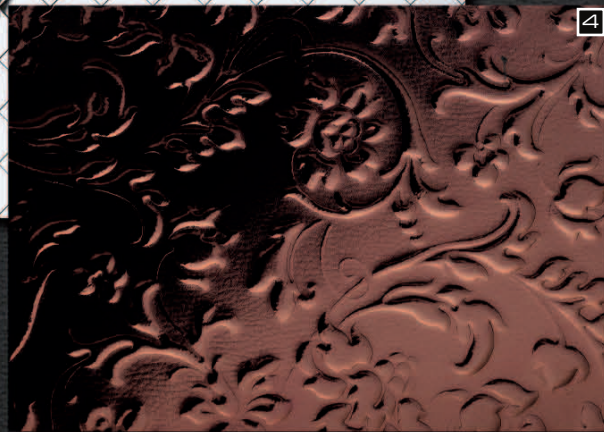

SL CROCO Smoke
PF met/Silver

Photo: secetendringen.nl / Architect: Drijvers Oisterwijk BV (NL) / Product: SL CROCO Smoke PF met/Silver

Lukewarm is simply boring.

1

2

3

4

5

6

7

8

- 1. LL PELO Savanna
- 2. LL Leguan Copper
- 3. MSC RHOMBUS Silver 15x15 flex. Classic
- 4. LL FLORAL Aubergine

- 5. LL QUADRO Nero matt
- 6. DM Grey brushed matt AR
- 7. SL CROCO Smoke PF met
- 8. LL Black