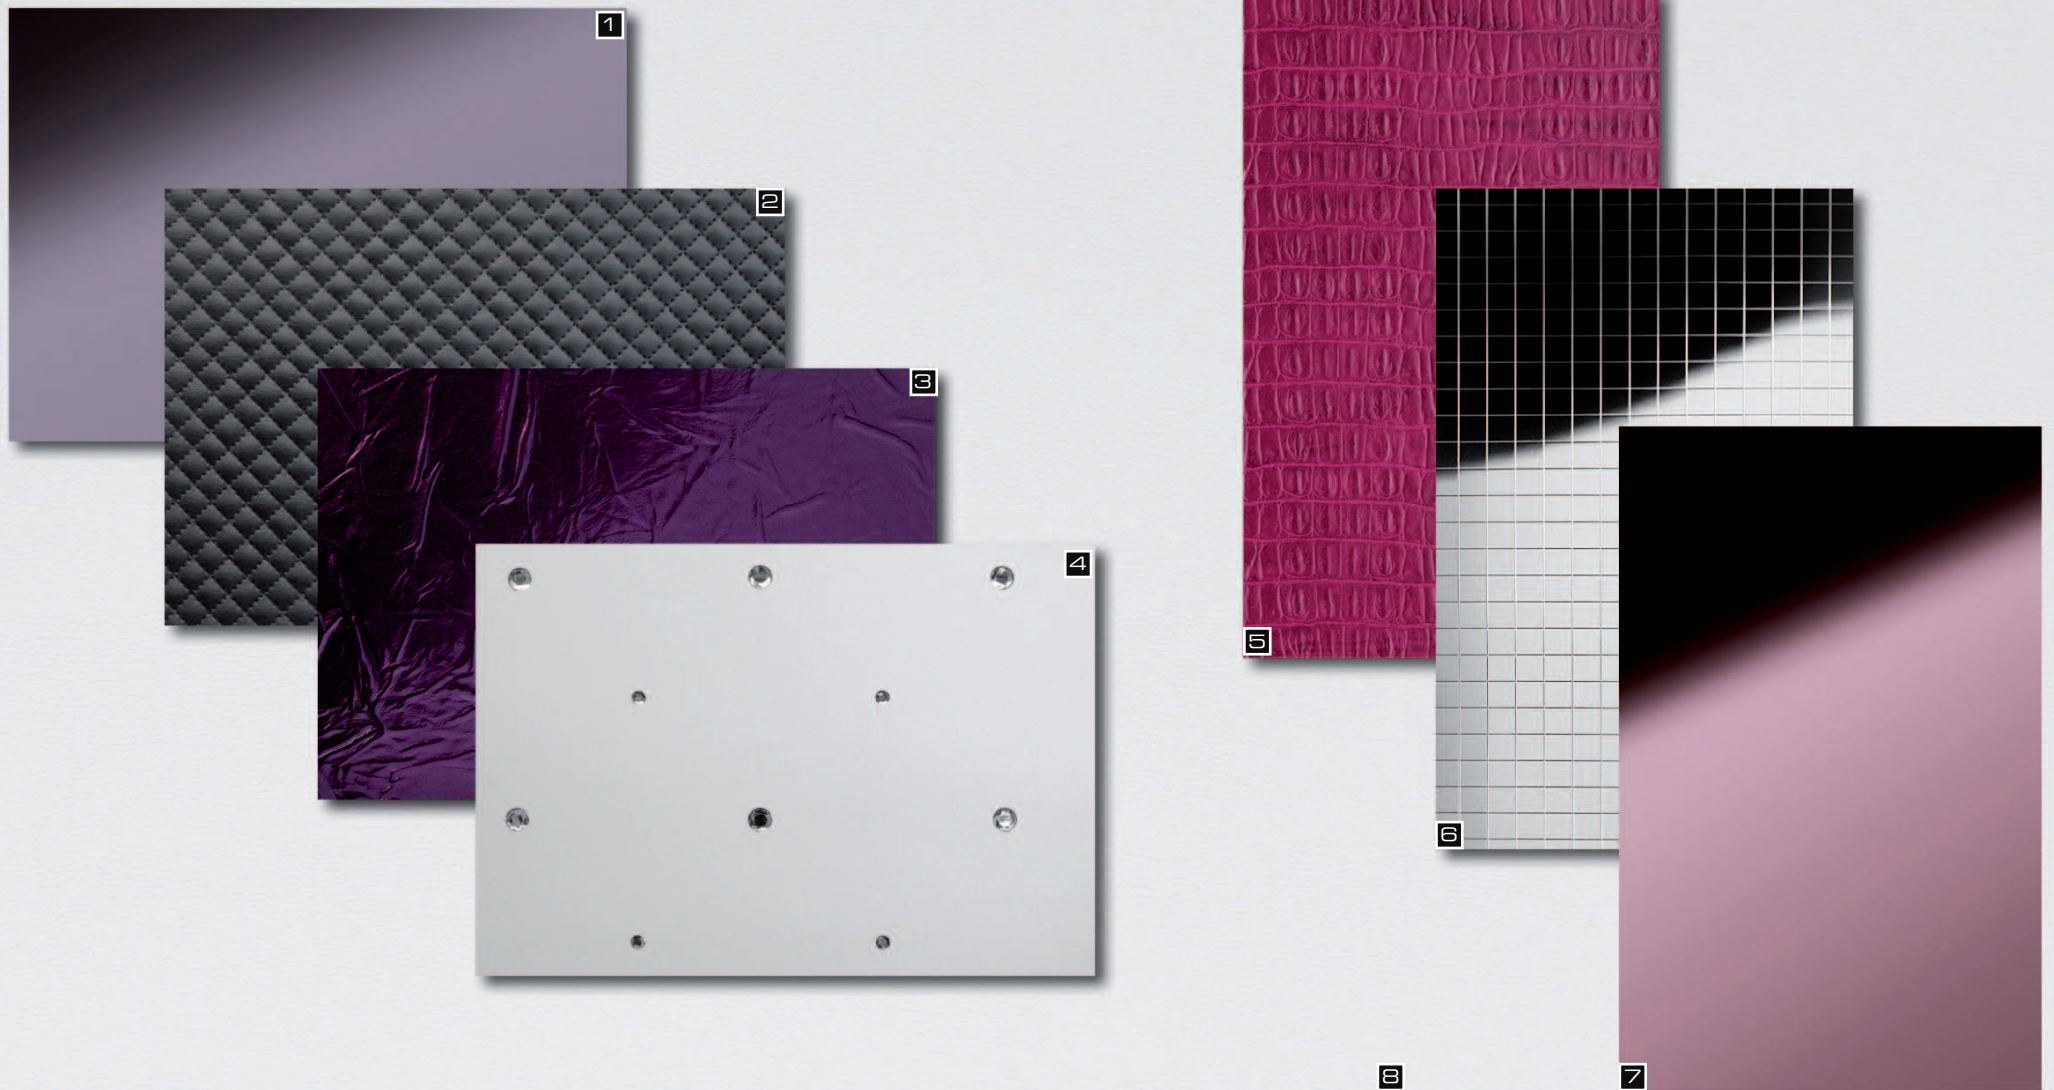

MS Silver 10x10 flex. Classic

Headquarter Design: dan pearlman (D) | Photo: diephotodesigner.de | Product: MS Silver 10x10 flex. Classic

The glamour of styling.

- 1. DM Viola
- 2. LL ROMBO 12 Nero matt
- 3. LL CREPA Violetta
- 4. CR CRISTAL STELLA Bianco matt/Silver

- 5. LL CROCO Uni Magenta
- 6. MS Silver 10x10 flex. Classic
- 7. DM Rose
- 8. LL White