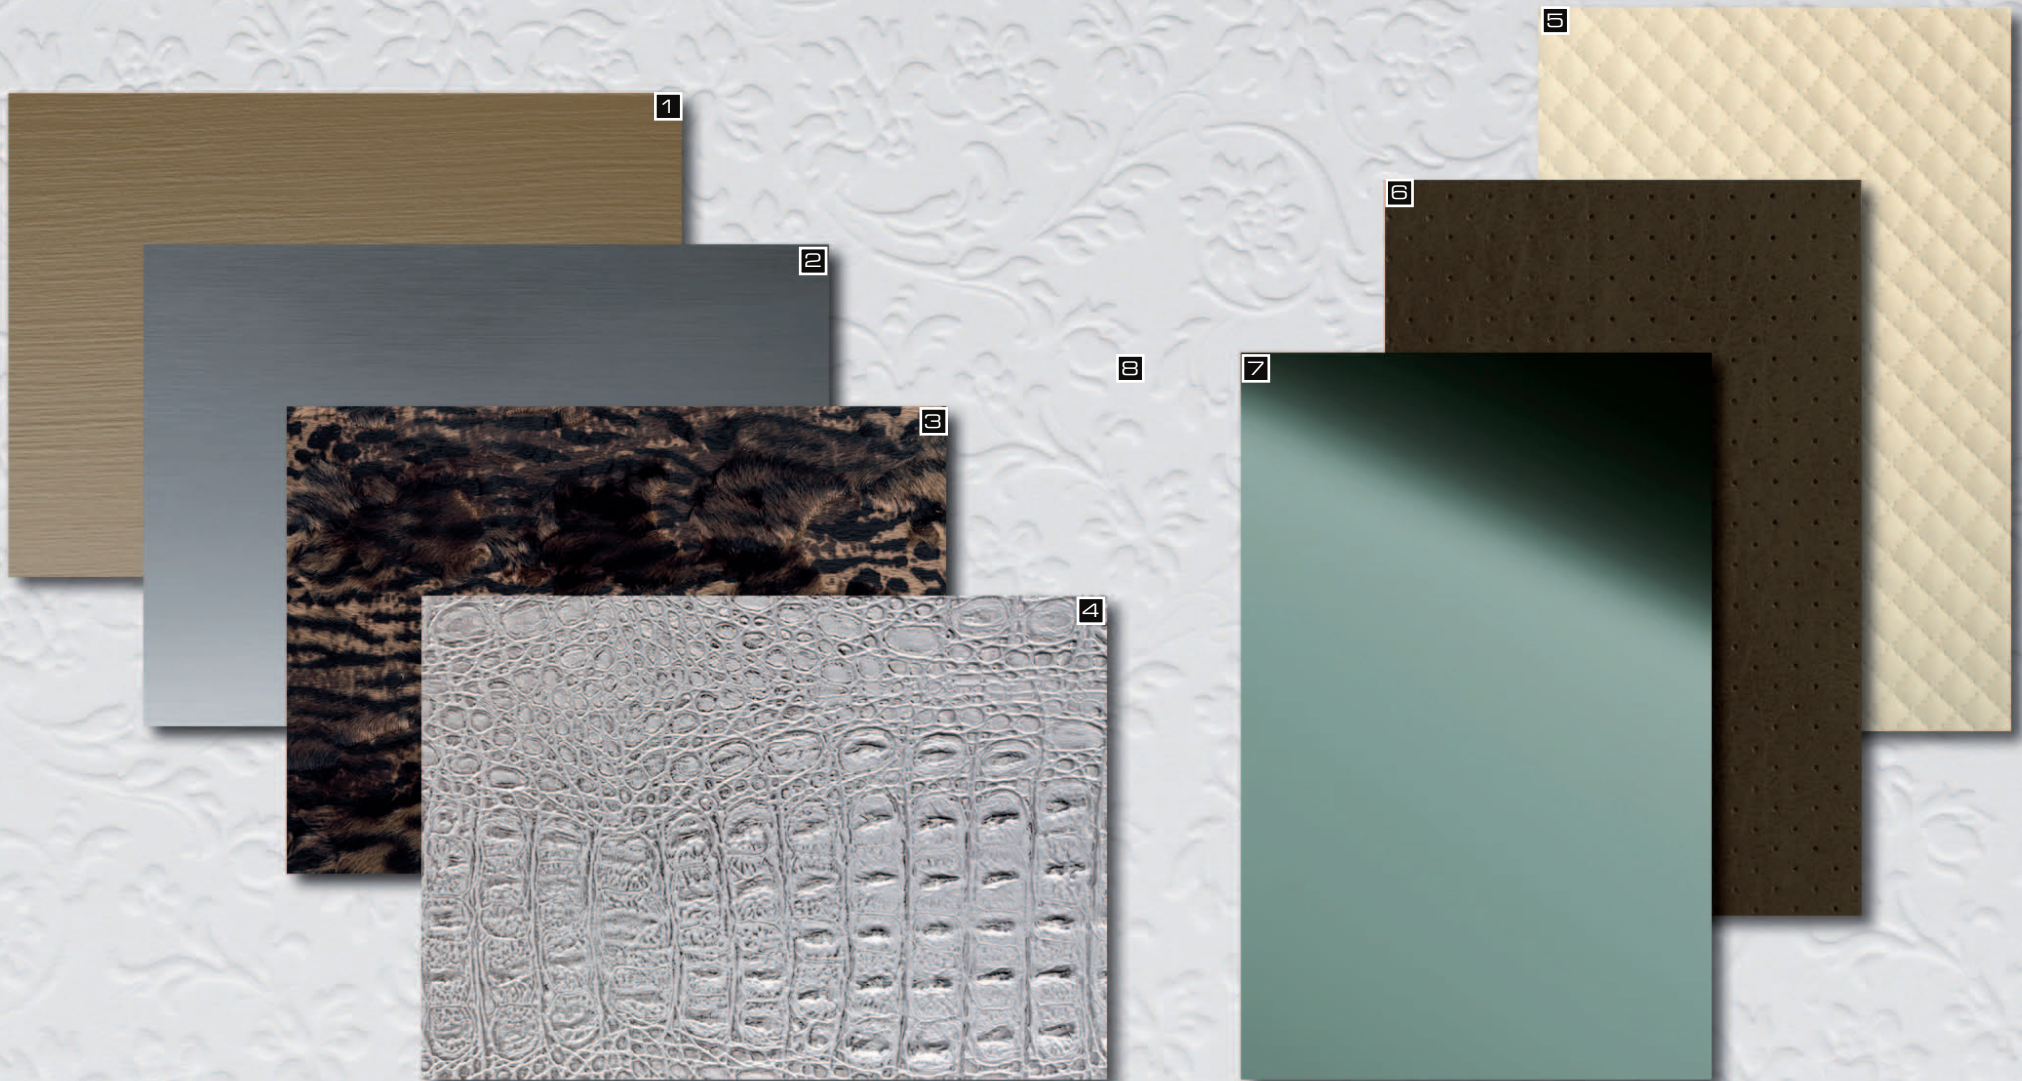

SL CROCO Silver PF met/Silver

Photo: Terje Ugandi. Design: Peter Sampson Design OU (EST) / Product: SL CROCO Silver PF met/Silver

A feast for the eyes.

- 1. DM Caramel PF met touch 1
- 2. DM Grey brushed matt AR
- 3. LL PELO Savanna
- 4. SL CROCO Silver PF met/Silver

- 5. LL ROMBO 12 Creme
- 6. LL Mocca matt P1
- 7. DM Mint
- 8. LL FLORAL White