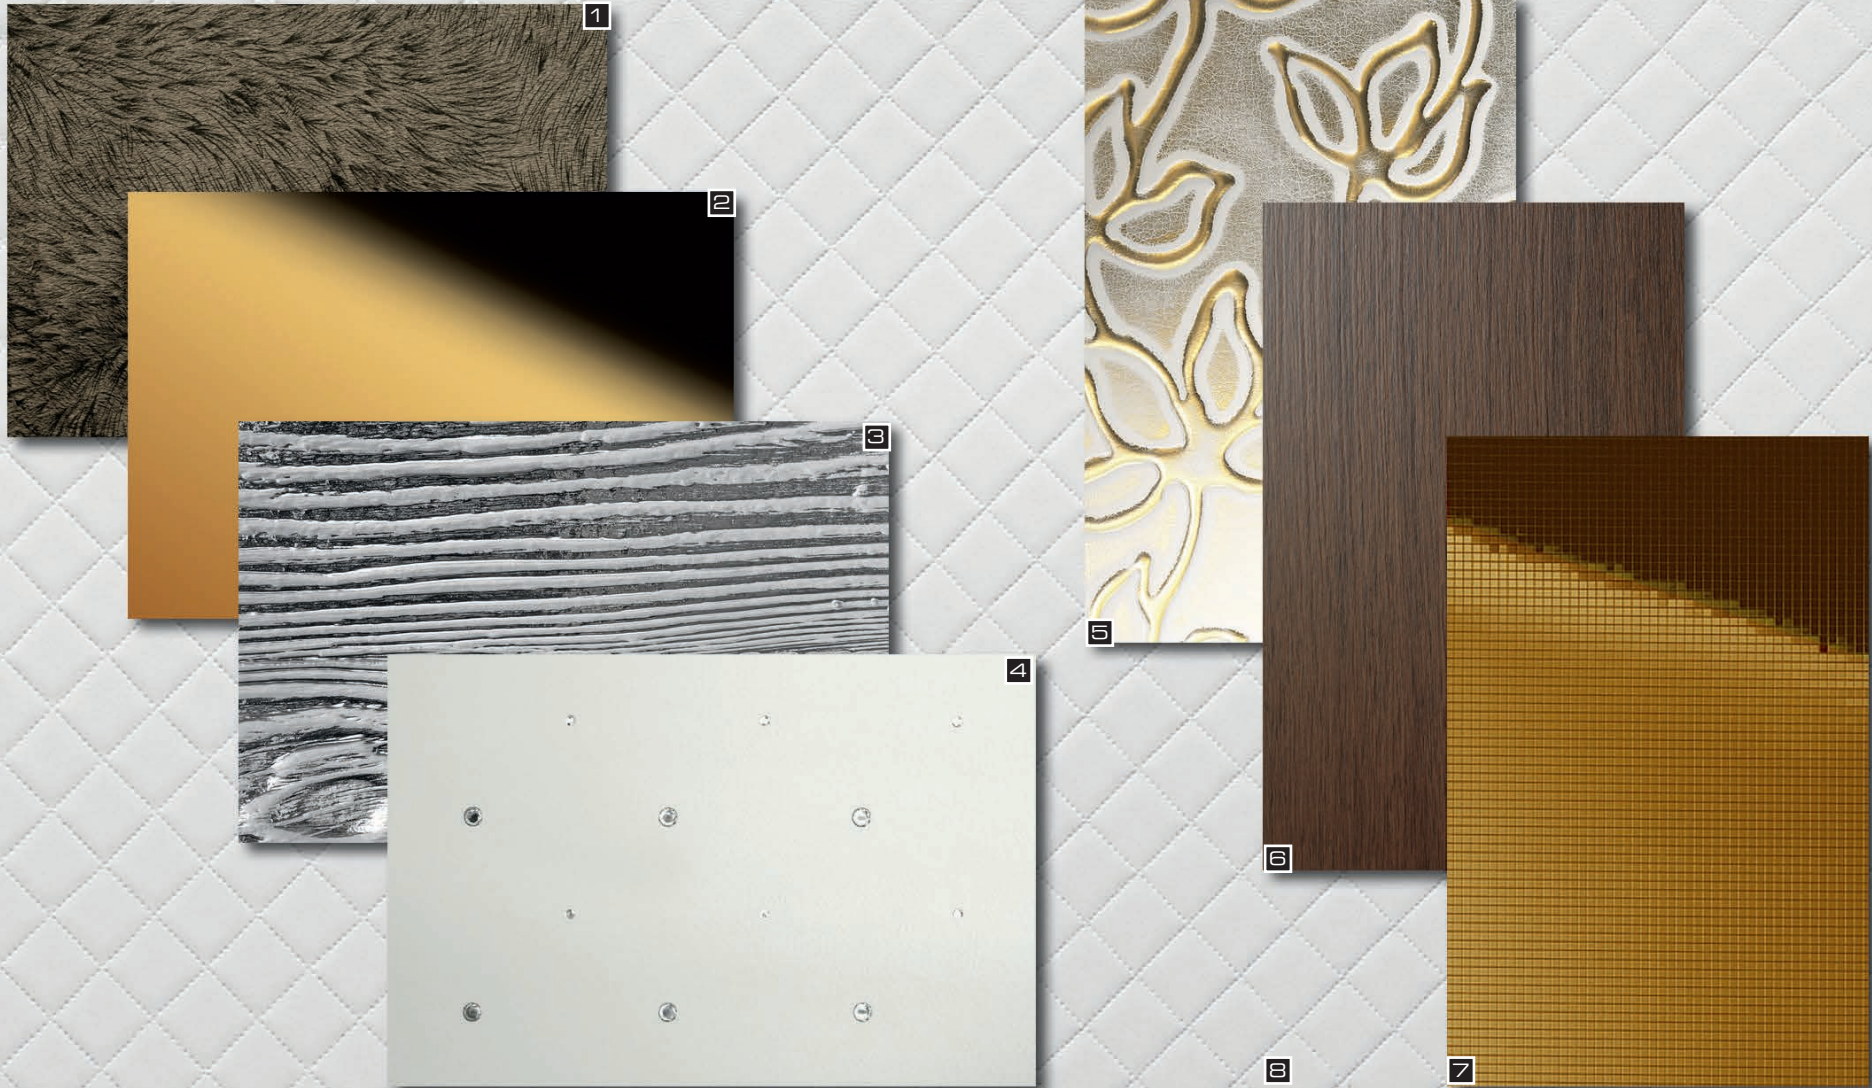

MS Gold 5x5 flex. Classic
DM Gold

Photo: Airfield (A) / Product: DM Gold, MS Gold 5x5 flex. Classic

Winter wonderland.

1. LL PELO Marabu
2. DM Gold A
3. SL DAKOTA Metal
4. CR CRISTAL STELLA Bianco matt/Silver

5. LL ALISE White/Gold
6. DM Tobacco touch 1
7. MS Gold 5x5 flex. Classic
8. LL ROMBO 40 Bianco matt