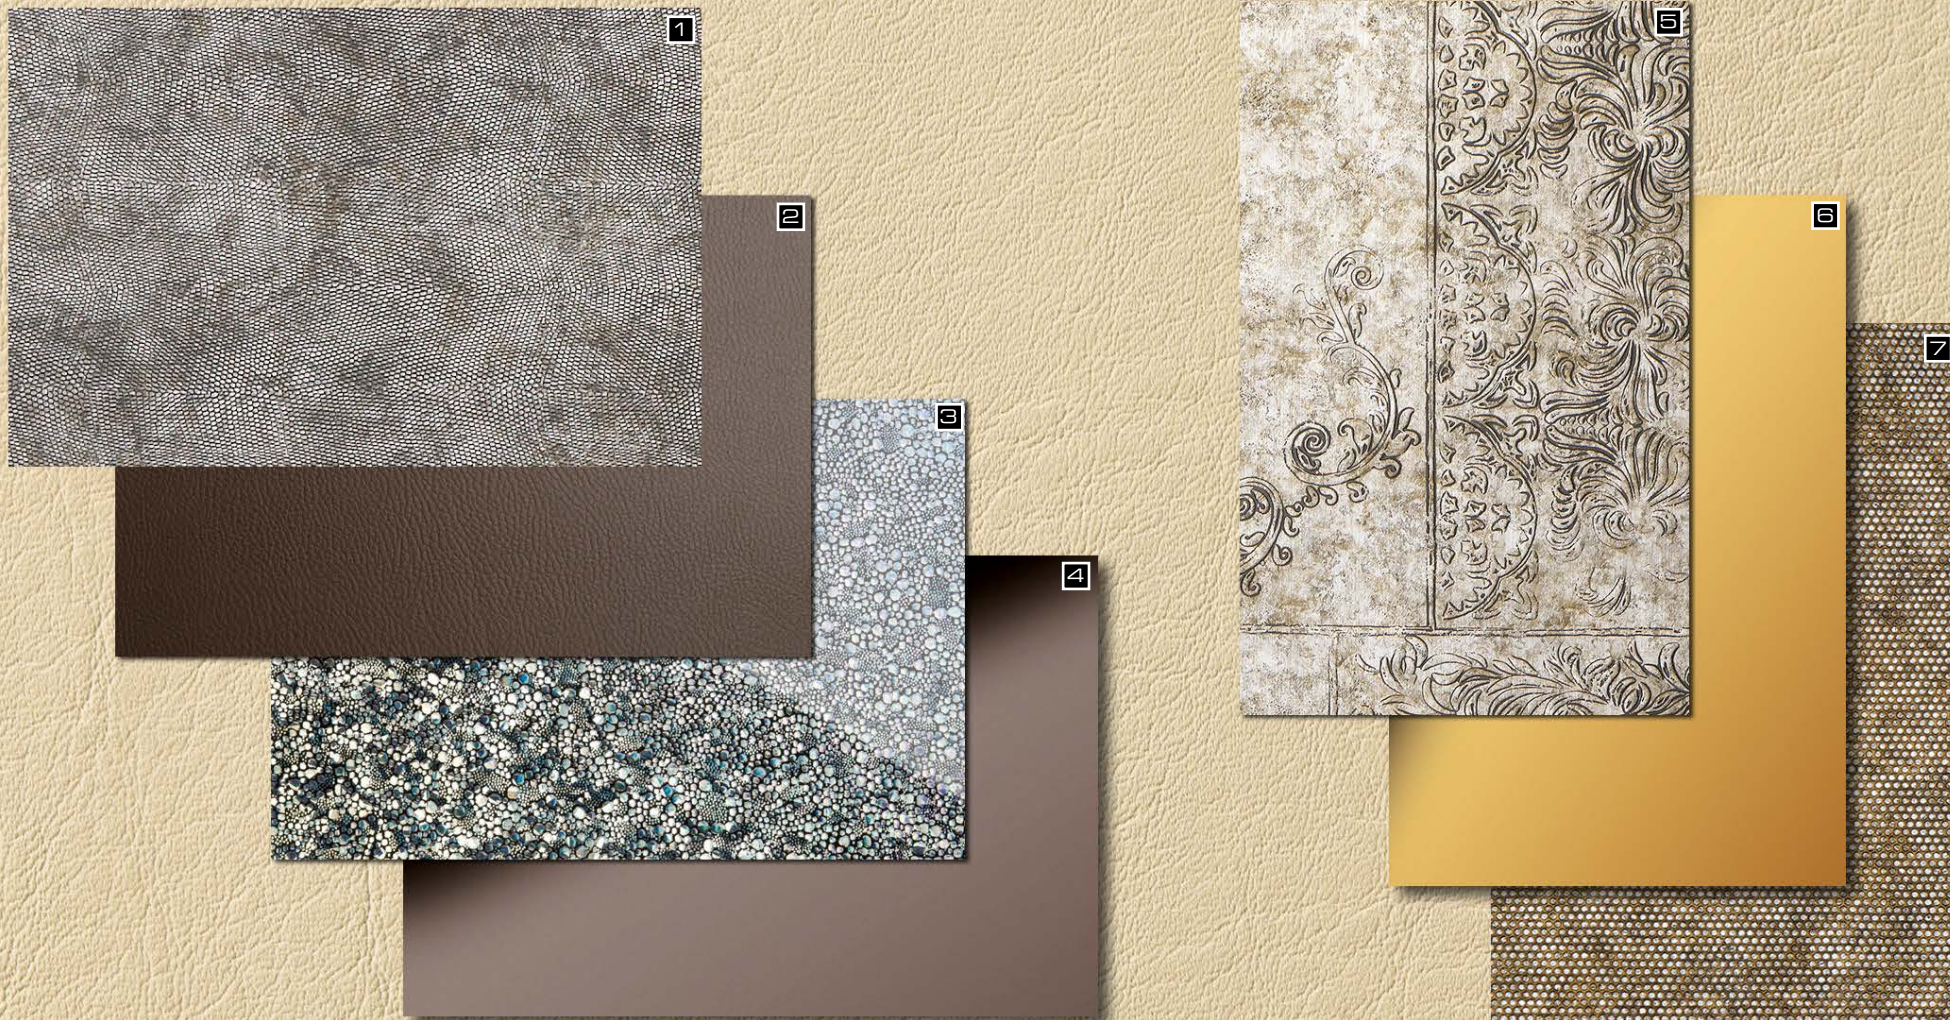

Photo: SIBU DESIGN (AUT), Product: SL MYSTIQUE Vintage Silver

Comfortableness with SIBU-DESIGN!

SG COCKTAIL
Saphire AR+

SL RACE
Vintage
Silver/Bronze

SL PEARL RAY Vintage Silver
with SIBU real glass

SL RACE Vintage Silver/Bronze

1. SL PEARL RAY Vintage Silver
2. LL Dark Brown AR+
3. SG COCKTAIL Sapphire AR+
4. DM Brown AR+

5. SL MYSTIQUE Vintage Silver
6. DM Gold AR+
7. SL RACE Vintage Silver/Bronze
8. SOL Creme