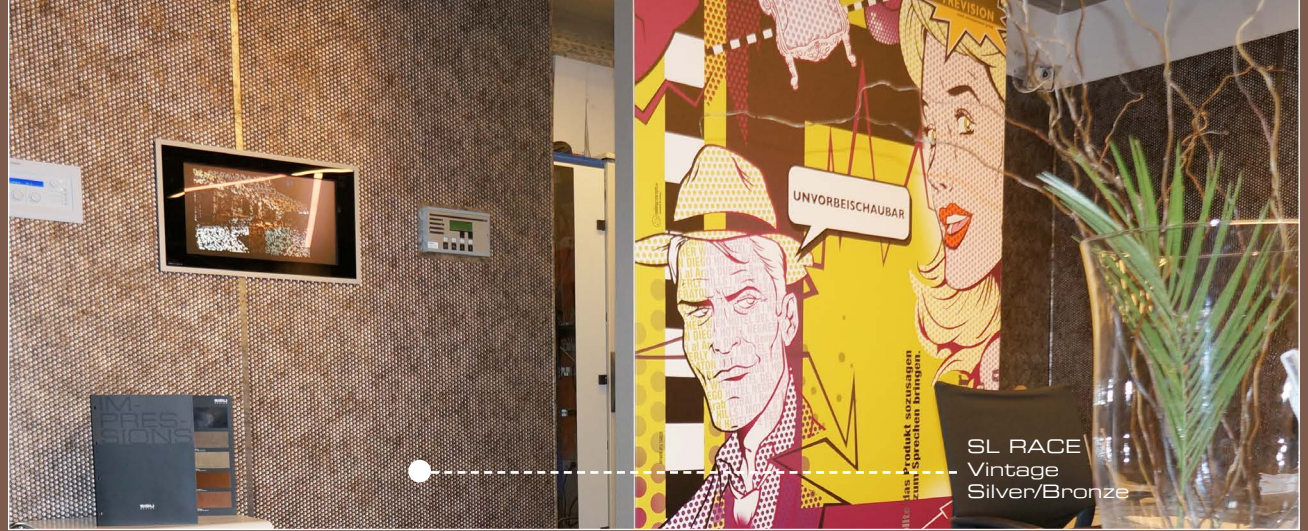

Photo: SIBU DESIGN (AUT), Product: SL MYSTIQUE Vintage Silver

Comfortableness with SIBU-DESIGN!

SG COCKTAIL
Saphire AR+

SL RACE
Vintage
Silver/Bronze

SL PEARL RAY Vintage Silver
with SIBU real glass

SL RACE Vintage Silver/Bronze

1. SL PEARL RAY Vintage Silver
2. LL Dark Brown AR+
3. SG COCKTAIL Sapphire AR+
4. DM Brown AR+

5. SL MYSTIQUE Vintage Silver
6. DM Gold AR+
7. SL RACE Vintage Silver/Bronze
8. SOL Creme