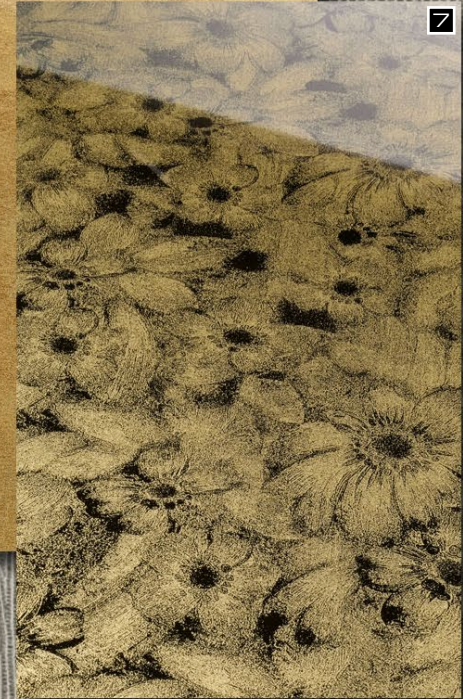

SG LUXURY Gold AR+

Photo/Project: Restaurant Heimatliebe by A-ROSA Kitzbühl, Salzburg, Product: SG LUXURY Gold AR+

SIBU DESIGN serves up pure style!

SG LUXURY Gold AR+ ----- ●

SG YUKON AR+ ----- ●

SG LUXURY Bronze AR+ ----- ●

● ----- SG VINTAGE Silver AR+

- 1. SG LUXURY Gold AR+
- 2. SG LUXURY Bronze AR+
- 3. SG LACE White/Vintage Brown AR+
- 4. SG LACE Black/Platin AR+

- 5. SG YUKON AR+
- 6. SG ANTIGUA AR+
- 7. SG FLEUR Black/Gold AR+
- 8. LL LEGUAN Silver