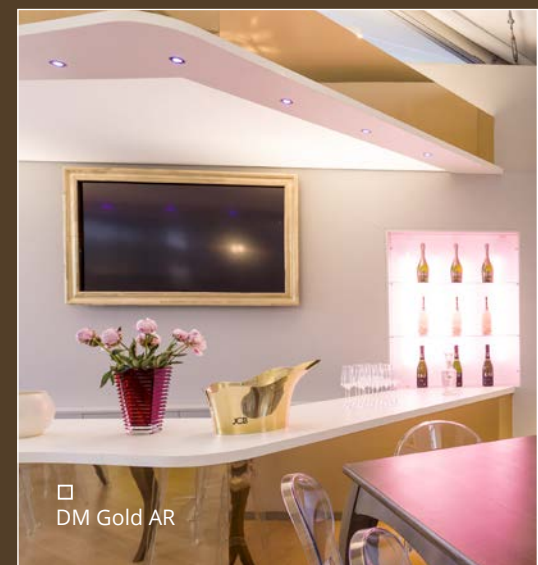

□ DM Gold AR

Project: VINEXPO / SIBU Product DM Gold AR on the stand Boisset la Famille des grands vins by Sté SMART DESIGN  
Customer/Photo: SMART DESIGN Créateur D'espaces

Be accompanied by **SIBU DESIGN!**

- 1 LL COLLAGE Mocca matt
- 2 MS Gold 3x3 flex. Classic
- 3 SL ART Golden Age

- 4 SG ANTIGUA Gold
- 5 LL ALISE White Gold
- 6 LL LOUNGE Mocca matt

- 7 DM LUXURY Bronze