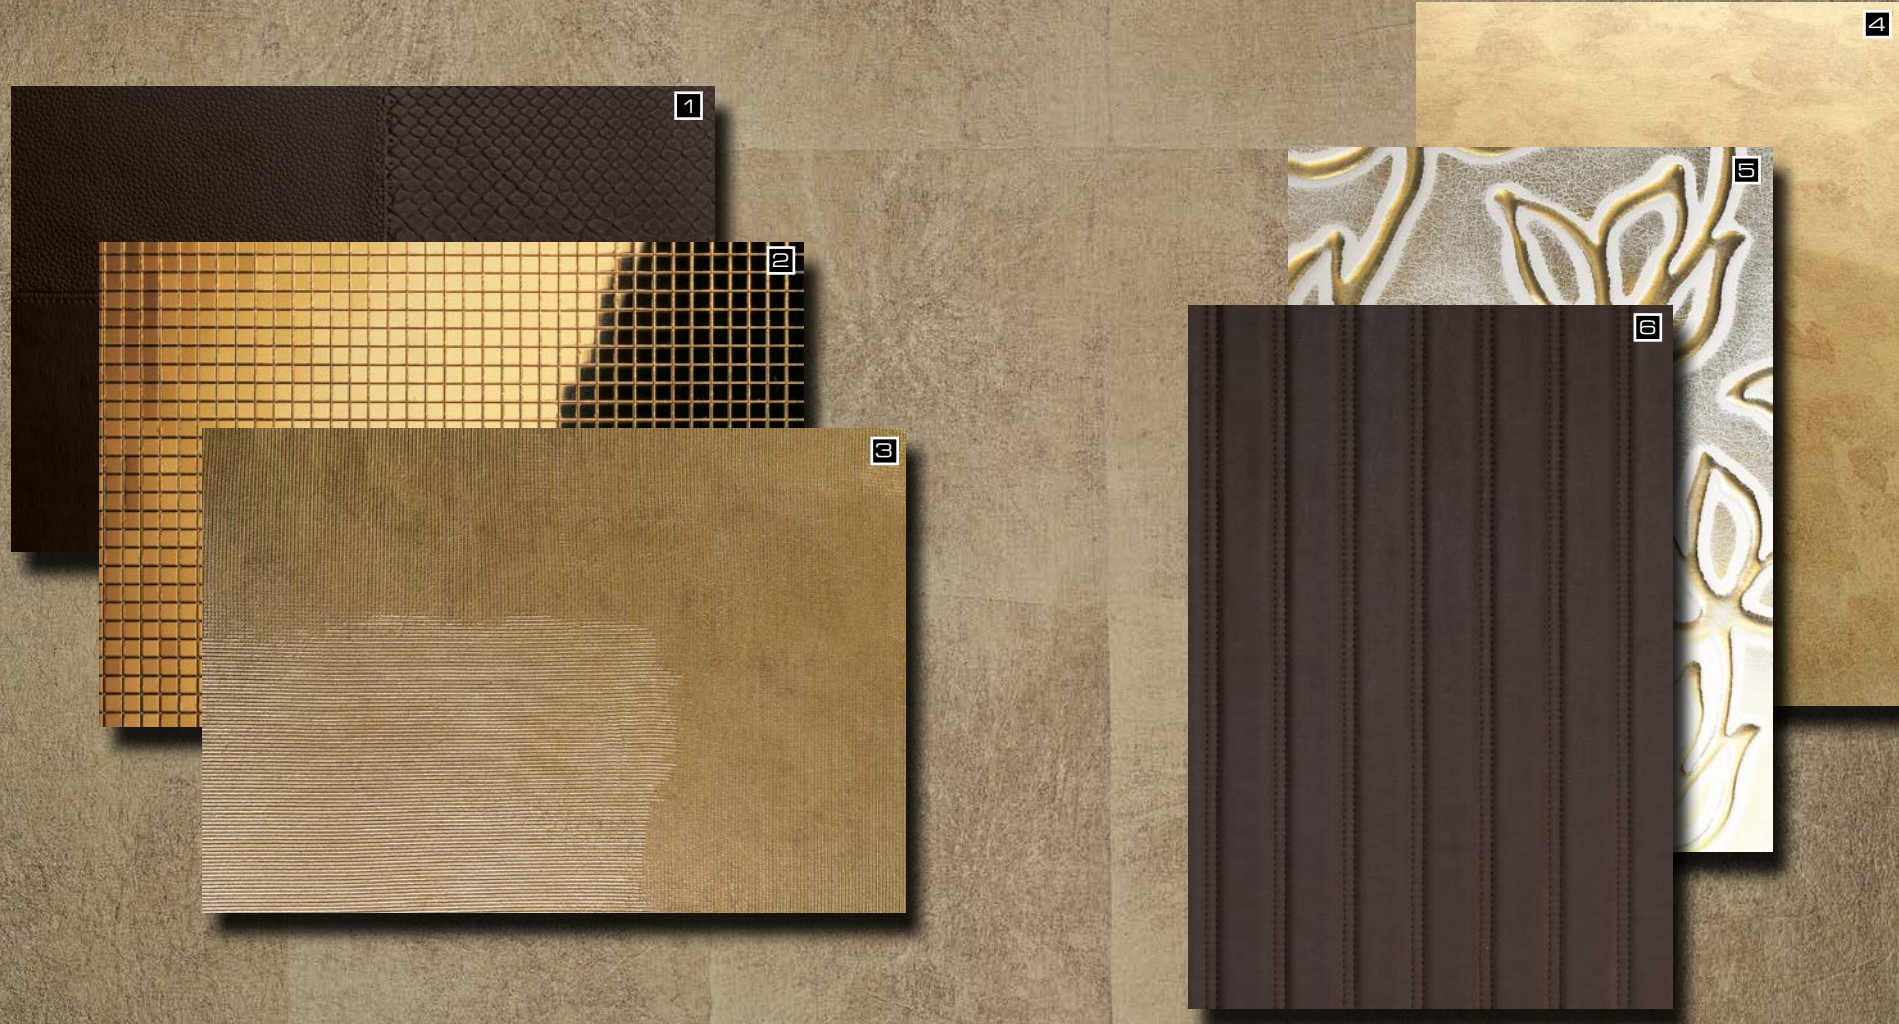

□ DM Gold AR

Project: VINEXPO / SIBU Product DM Gold AR on the stand Boisset la Famille des grands vins by Sté SMART DESIGN  
Customer/Photo: SMART DESIGN Créateur D'espaces

Be accompanied by **SIBU DESIGN!**

- 1 LL COLLAGE Mocca matt
- 2 MS Gold 3x3 flex. Classic
- 3 SL ART Golden Age

- 4 SG ANTIGUA Gold
- 5 LL ALISE White Gold
- 6 LL LOUNGE Mocca matt

- 7 DM LUXURY Bronze