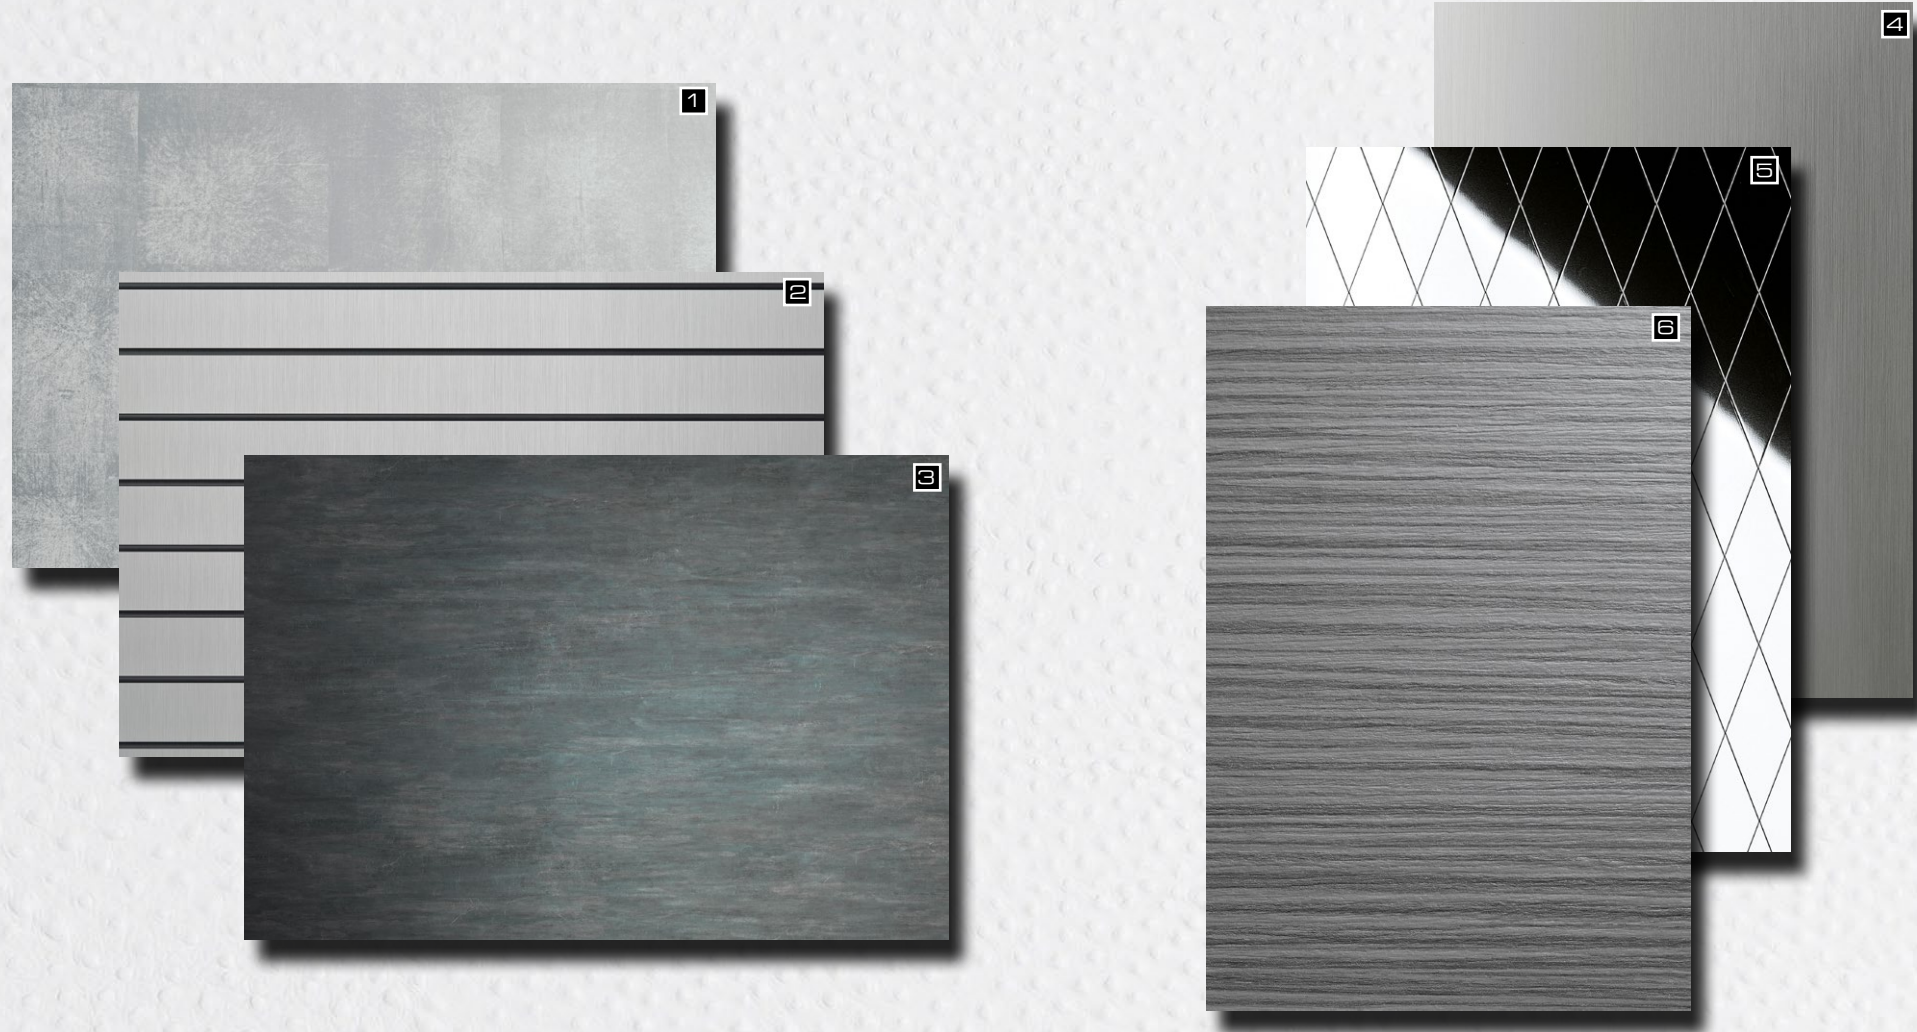

TURTON OLIVER

□ MSC RHOMBUS Silver  
30/3x30/3 flex. Classic

Photo: PSP LIMITED (New Zealand), Product: MSC RHOMBUS Silver 30/3x30/3 flex. Classic

□ MSC RHOMBUS Silver  
30/3x30/3 flex. Classic

- 1 DM LUXURY Silver
- 2 SL RIGATO Silver brushed matt AR
- 3 LL OXY Steel

- 4 DM Silver brushed matt AR
- 5 MSC DIAGONAL Silver 15x15 flex. Classic
- 6 DM Zebrano graphite touch 1

- 7 LL STRUZZO White