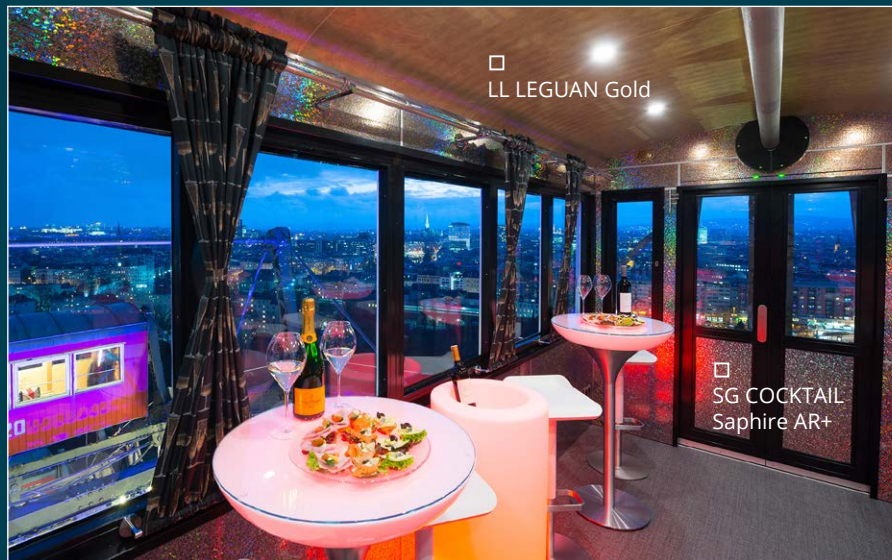

□ LL LEGUAN Gold

□ SG COCKTAIL Saphire AR+

Customer/Photo: KIRCHSCHLAGER Raumausstattung GesmbH, Project: Wiener Riesenrad,
Products: LL LEGUAN Gold, SG COCKTAIL Saphire AR+

- 1 LL LEGUAN Gold
- 2 DM Grey brushed matt AR
- 3 SL RIGATO Silent Gold