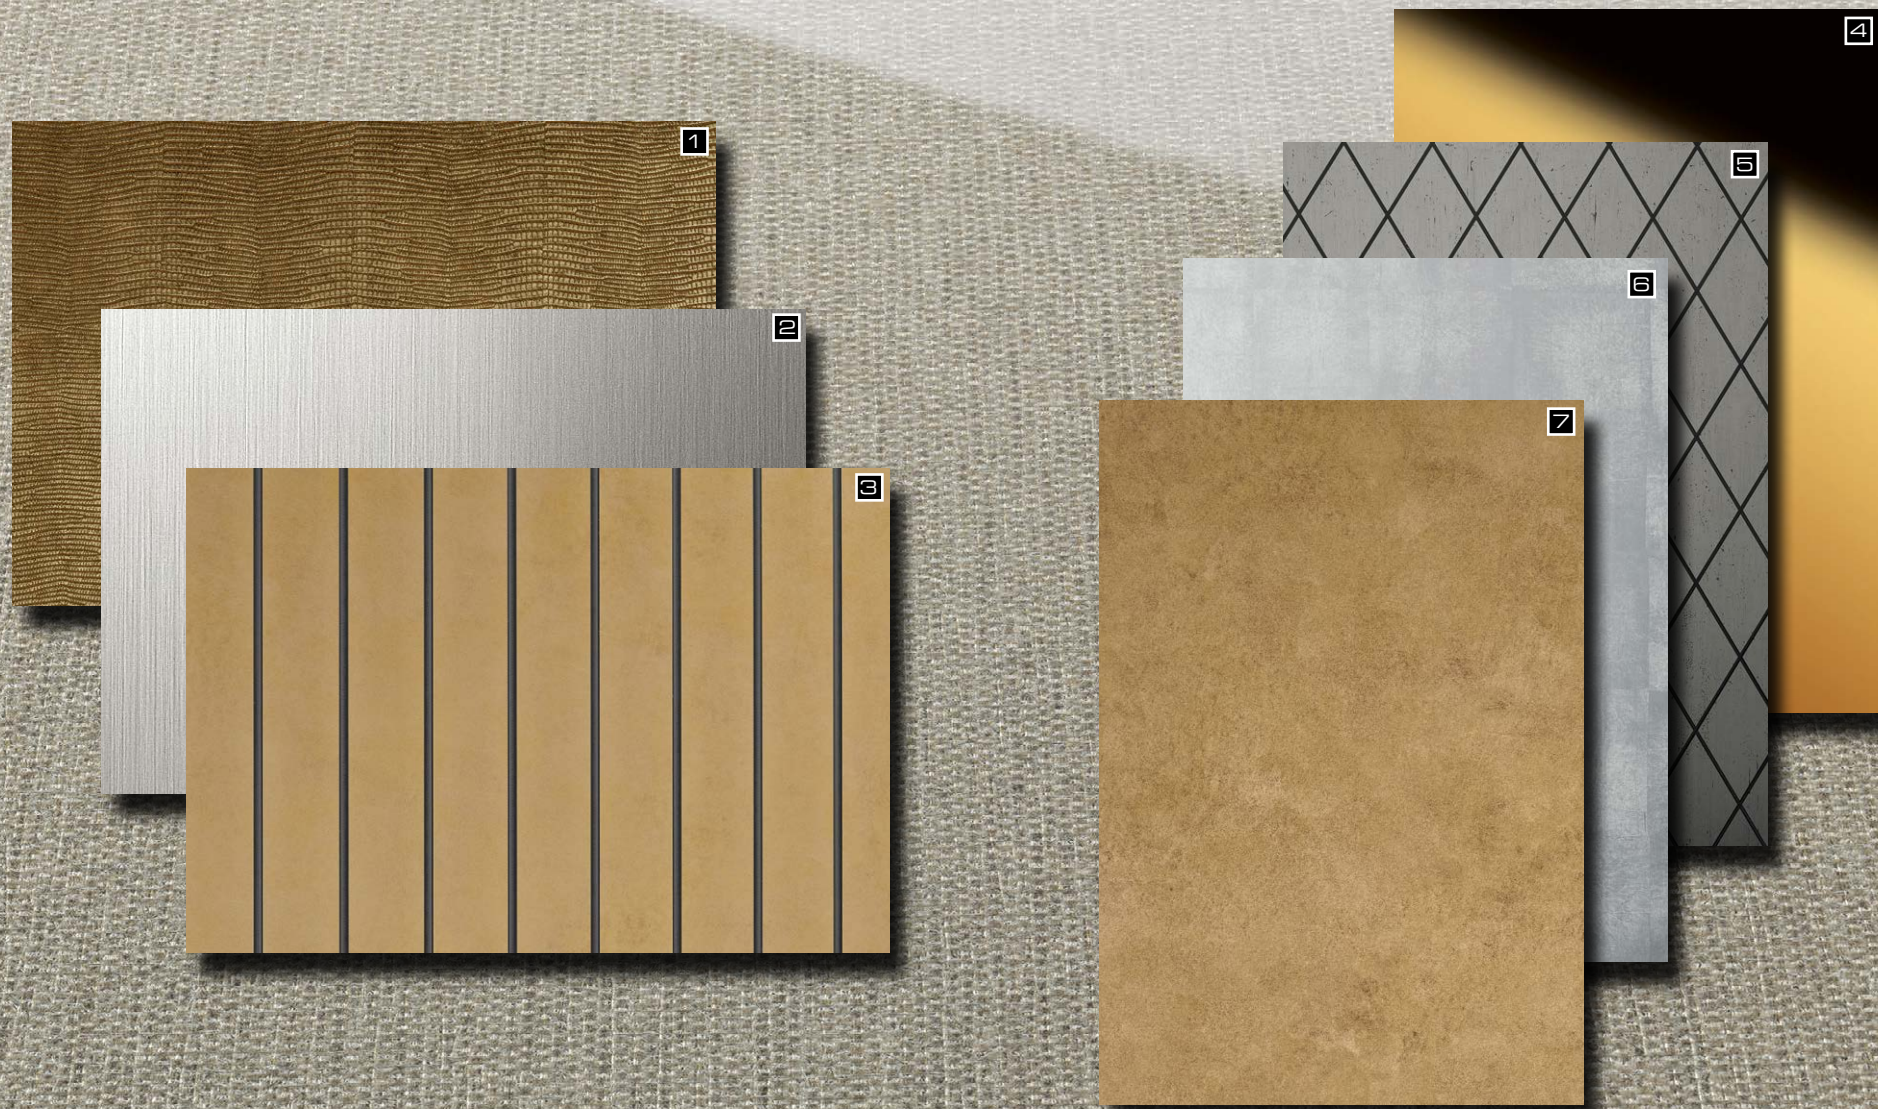

□ LL LEGUAN Gold

□ SG COCKTAIL Saphire AR+

Customer/Photo: KIRCHSCHLAGER Raumausstattung GesmbH, Project: Wiener Riesenrad,
Products: LL LEGUAN Gold, SG COCKTAIL Saphire AR+

- 1 LL LEGUAN Gold
- 2 DM Grey brushed matt AR
- 3 SL RIGATO Silent Gold

- 4 DM Gold AR
- 5 SL LINEA 104x62 Old Platin
- 6 DM LUXURY Silver

- 7 DM Golden Age
- 8 DM Sahara Silver