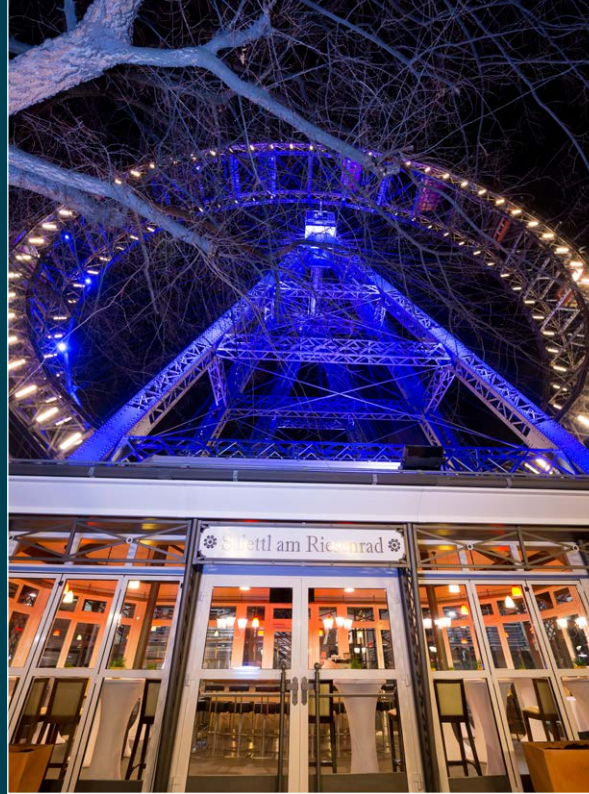

□ LL LEGUAN Gold

□ SG COCKTAIL Saphire AR+

Customer/Photo: KIRCHSCHLAGER Raumausstattung GesmbH, Project: Wiener Riesenrad,
Products: LL LEGUAN Gold, SG COCKTAIL Saphire AR+

- 1 LL LEGUAN Gold
- 2 DM Grey brushed matt AR
- 3 SL RIGATO Silent Gold

- 4 DM Gold AR
- 5 SL LINEA 104x62 Old Platin
- 6 DM LUXURY Silver

- 7 DM Golden Age
- 8 DM Sahara Silver