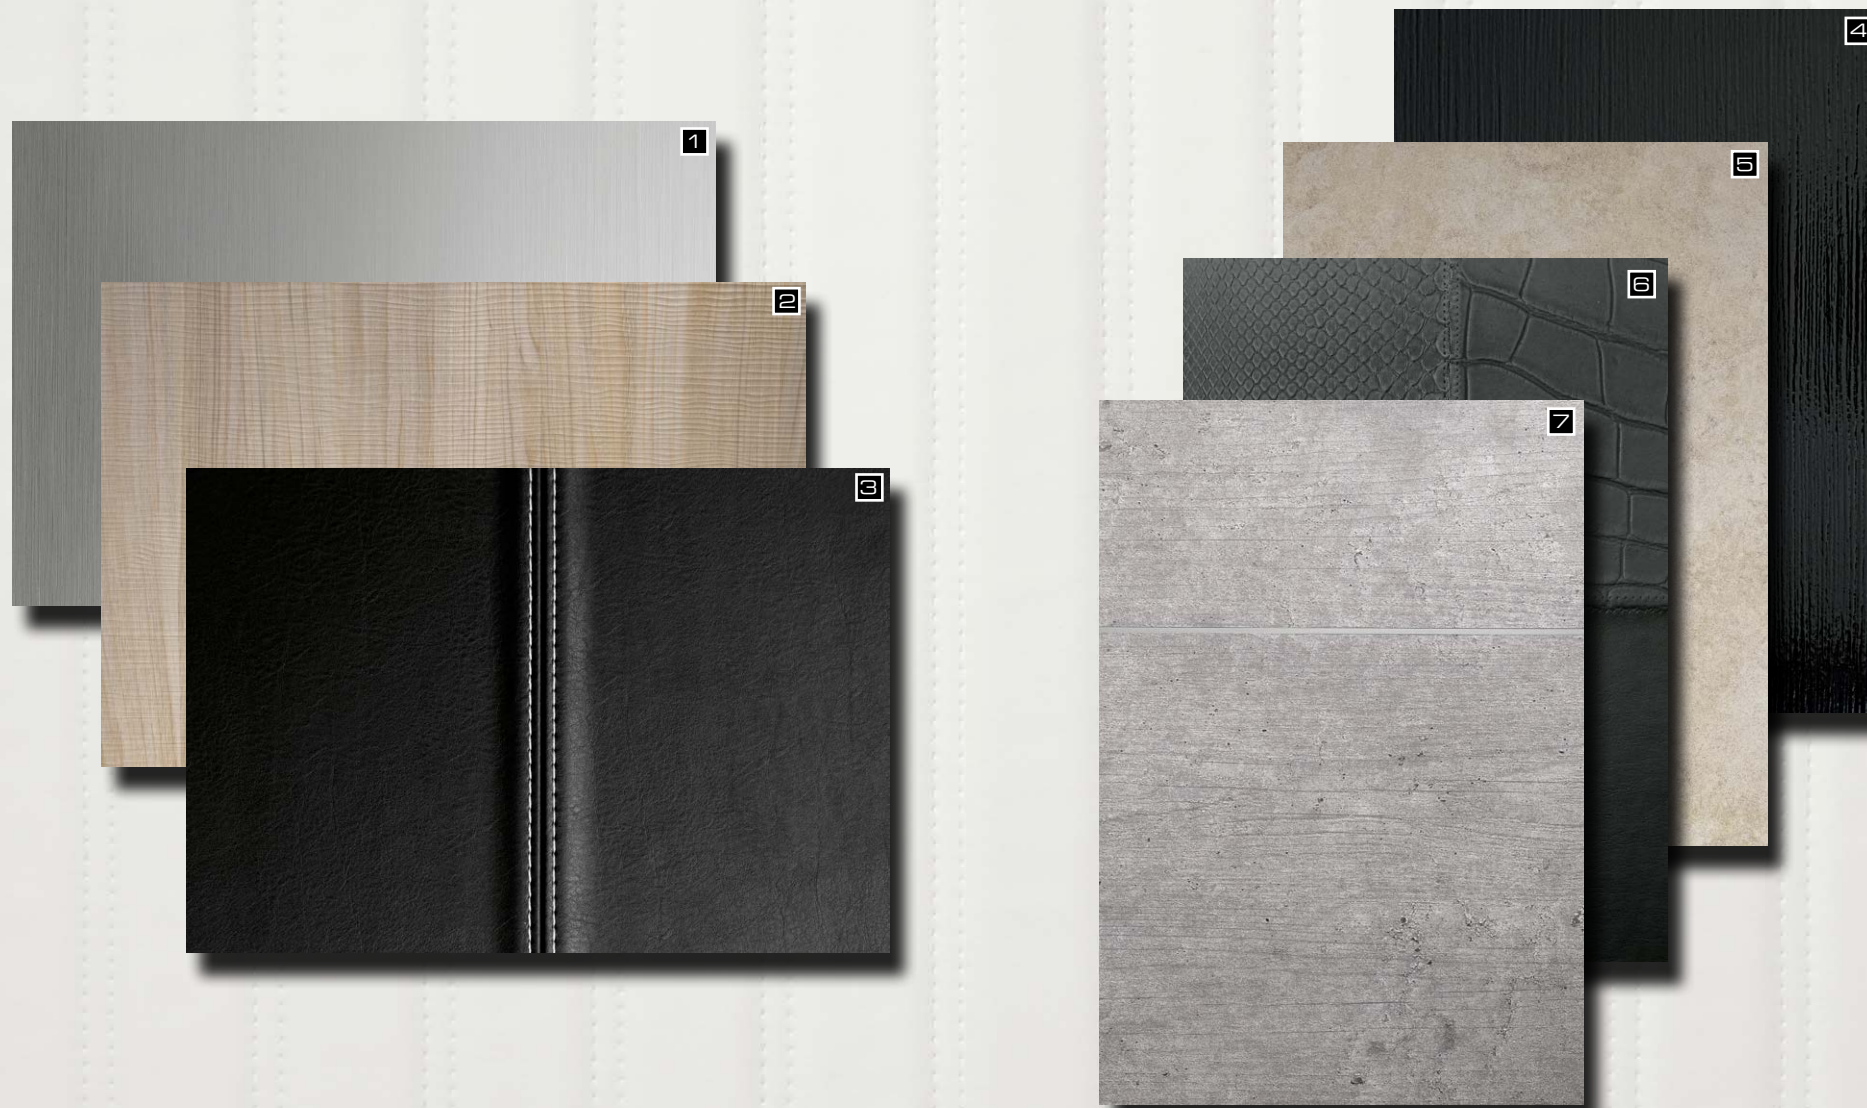

□ MSC Silver 20x20  
flex. Classic

□ LL QUADRO Nero matt

Customer: MITERA Equipamentos Industriais Lda, Project/Photo: Malo Clinic at El Corte Ingles (Lisboa), Product: LL QUADRO Nero matt, MS Silver 20x20 flex. Classic

- 1 DM Silver brushed
- 2 WL Maple Alpine
- 3 LL Nero matt ZN 200/White

- 4 AC TOUCH Black
- 5 DM Iron Age
- 6 LL COLLAGE Nero matt

- 7 DM Cement Light/Grey brushed 8L
- 8 LL LOUNGE Bianco matt