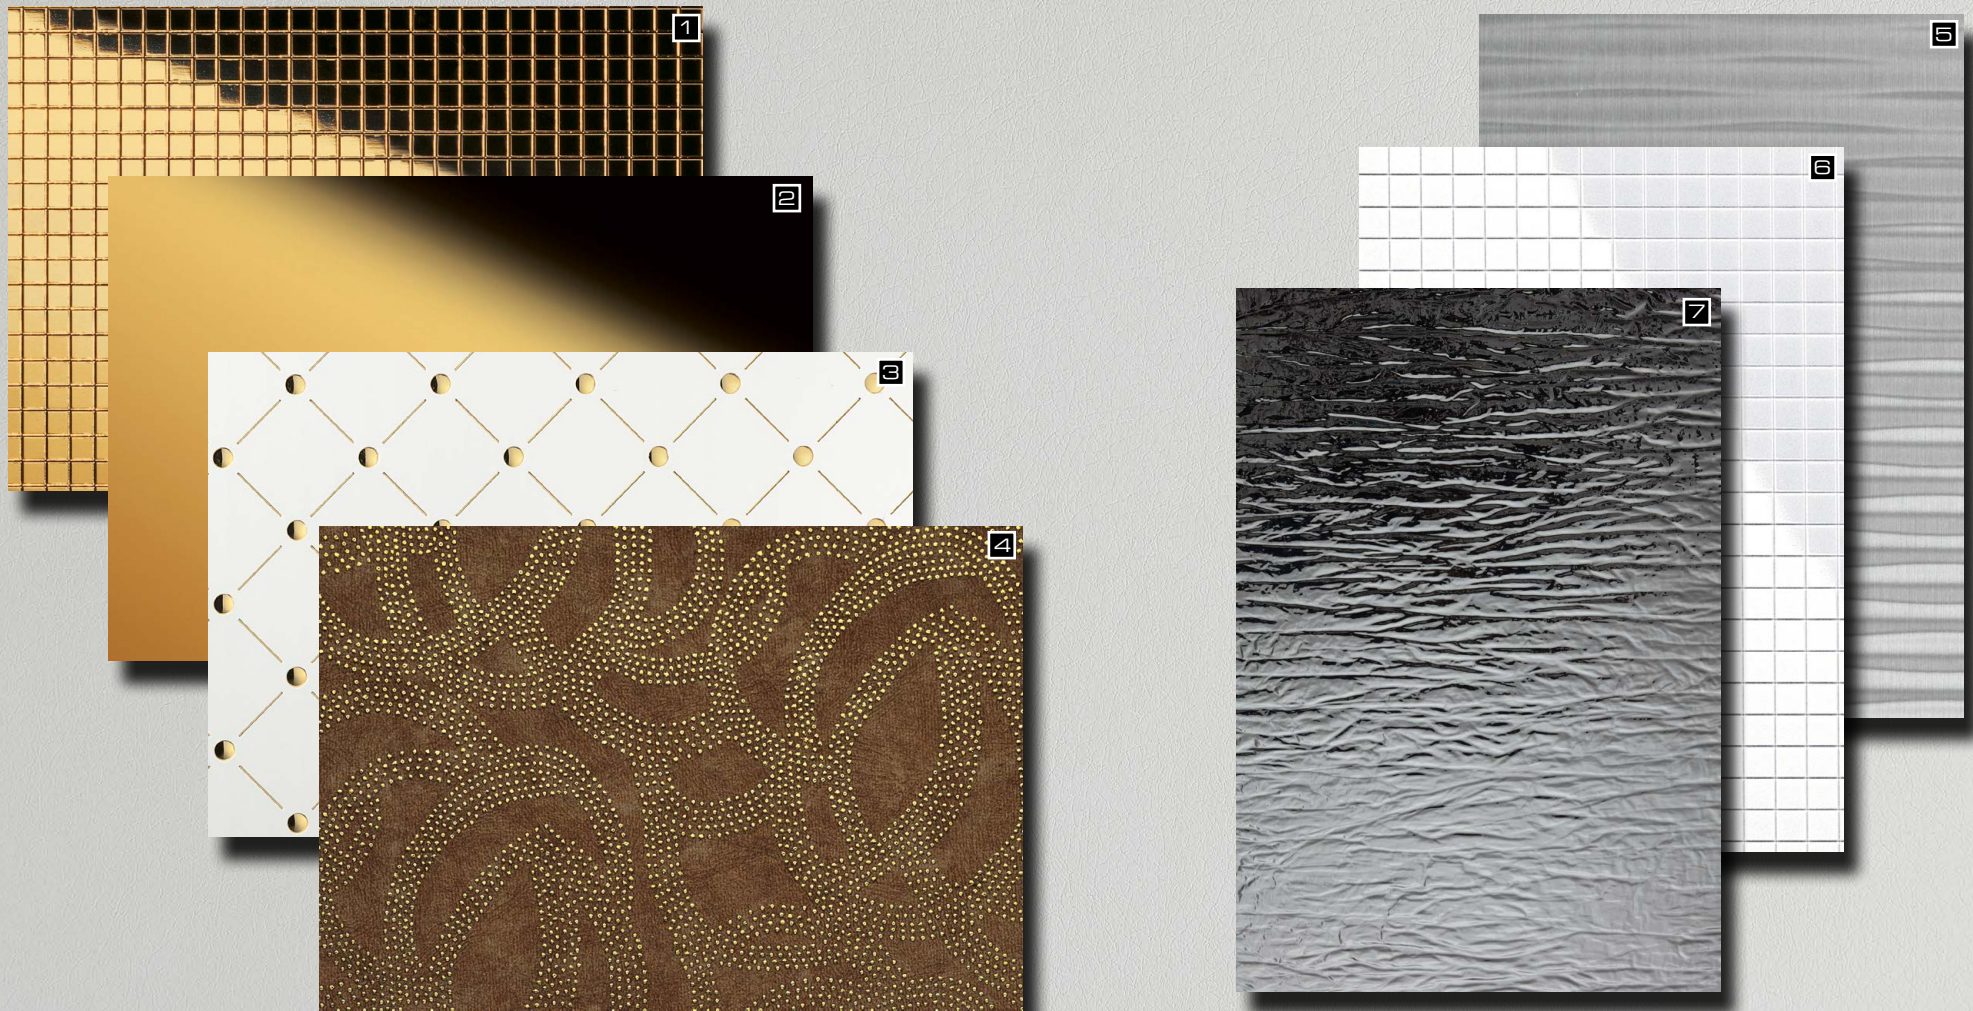

Project/Photo: FORMFACTORY GmbH & Co. KG, Product: DM Mint

Merry christmas with SIBU DESIGN

SIBU | DESIGN  
we decorate.

- 1 MS Gold 3x3
- 2 DM Gold AR
- 3 PL 3D H-10-30 Pearl White PF/Gold

- 4 LL ELEGANZA Gold
- 5 SL MOTION TWO Silver brushed matt AR
- 6 MS Magic White 5x5

- 7 SL CRASHED Mirror Silver
- 8 LL Wimborne White