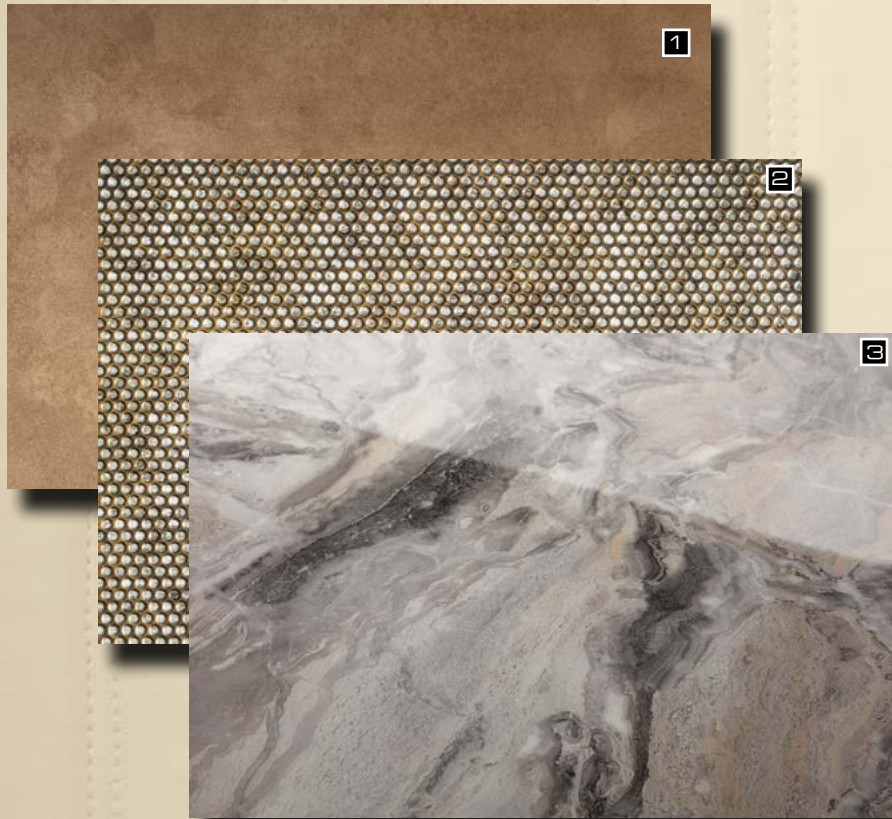

Project/Photo: ALBA & CO. IMPORT EXPORT REPRES SERV S.R.L. (Paraguay), Product: SL IMPACT Antique Bronze

- 1 DM Classy Bronze AR
- 2 SL RACE Vintage Silver/Bronze
- 3 SG MARBLE Alpine AR+

- 4 SL ART Iron Age
- 5 LL PELO Marabu
- 6 SL PIANO Iron Age

- 7 LL LOUNGE Creme