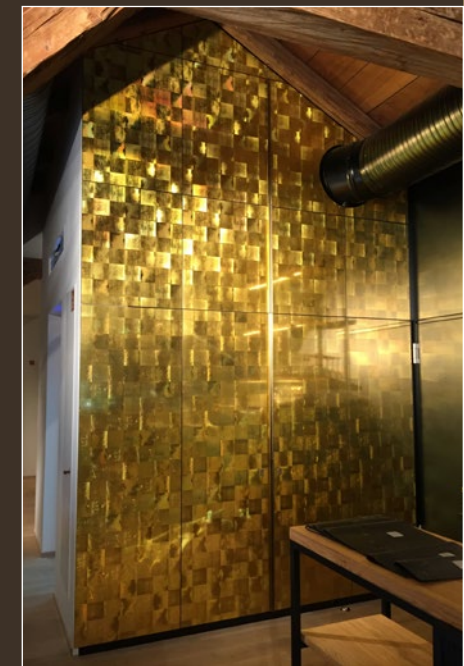

□ DM LUXURY Holografico

Project: Konrad Knoblauch GmbH (Germany), Photo: SIBU DESIGN, Product: DM LUXURY Holografico

Unique bar culture with SIBU DESIGN

SIBU | DESIGN
we decorate.

1

2

3

4

5

6

7

1 MS Brown 3x3 flex. Classic

2 DM OXIDIZED Autumn AR

3 SG SHATTERED Champagne AR+

4 DM Champagne

5 DM METALLIC USED Sand AR