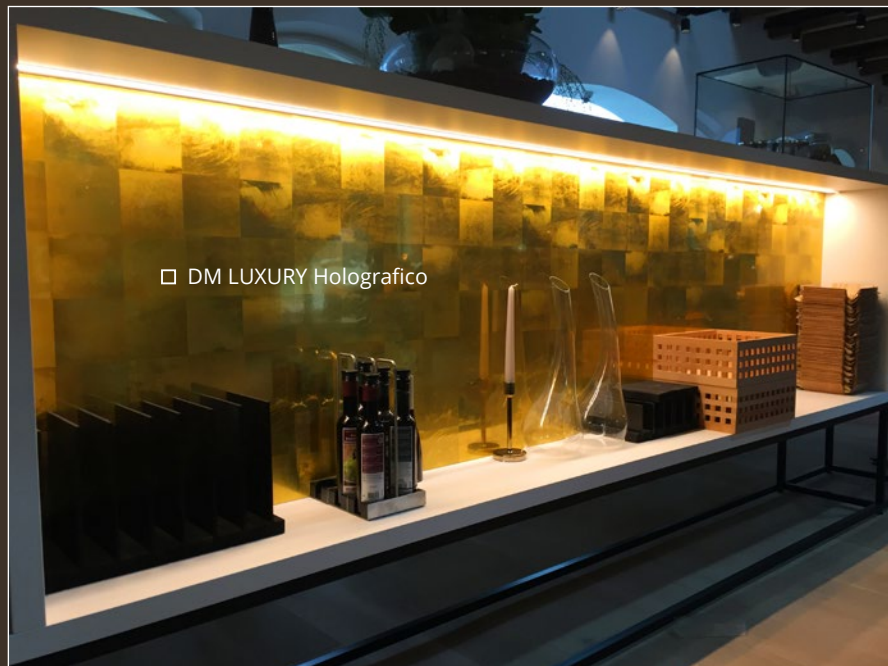

□ DM LUXURY Holografico

Project: Konrad Knoblauch GmbH (Germany), Photo: SIBU DESIGN, Product: DM LUXURY Holografico

Unique bar culture with SIBU DESIGN

SIBU | DESIGN
we decorate.

1

2

3

4