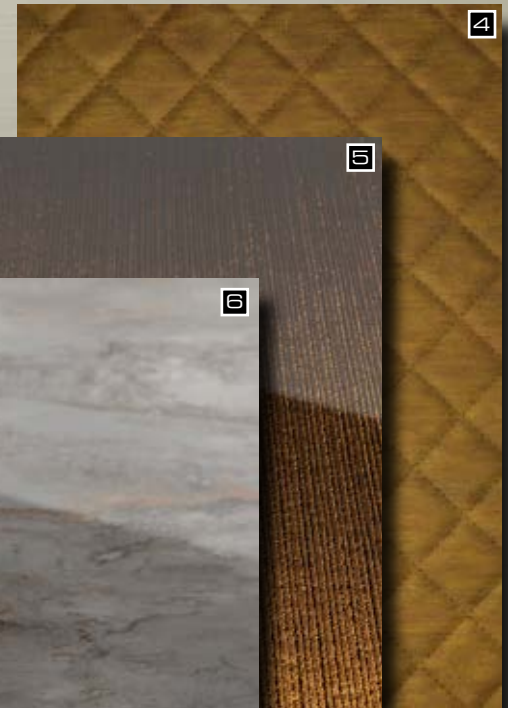

2

3

4

5

6

- 1 DM Vintage Copper
- 2 DM METALLIC USED Champagne AR
- 3 SL RACE Vintage Silver/Bronze

- 4 LL ROMBO 40 Oxy Terra
- 5 SG ALIGNED Gold AR+
- 6 SG GENESIS Grey AR+

- 7 DM Champagne brushed